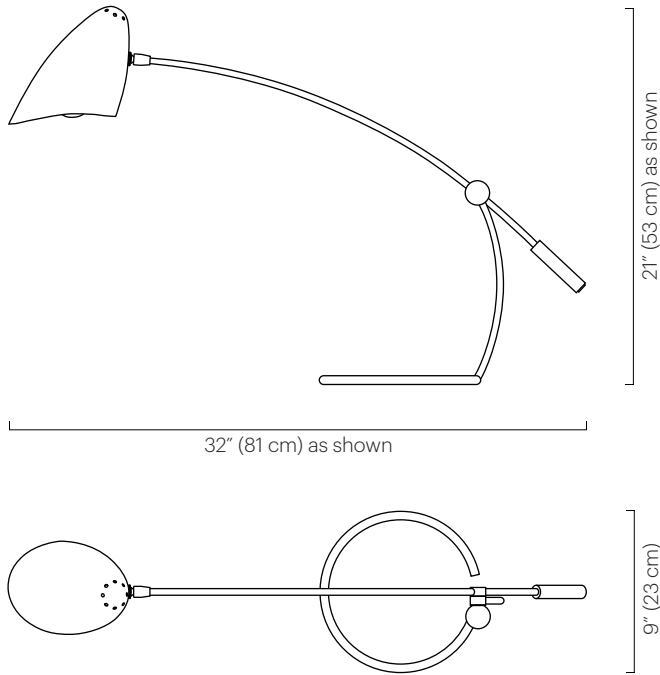

No. 109

Description

The Bullet Desk Lamp features a counterweighted arm that adjusts up and down to desired height. The handspun aluminum shade rotates 320 degrees to cast light directionally. May be ordered with Bullet or Bottle shades.

Materials

Shade: Powder coated aluminum
 Frame: Plated steel
 Counterweight: Power coated steel

Shade Color Bullet

- Black Satin (ivory satin interior)
- Ivory Satin (ivory satin interior)
- White Satin (white satin interior)

UL listed.
 Bullet shade: On/Off switch located on cord.
 Bottle shade 120V: On/Off switch located on shade and cord.
 220-240V: On/Off switch located on cord.

Remarks Continued

Cord color is black; length approx. 7 feet. Counterweight and arm adjustment are always black. Indoor use and dry locations only.

Dimensions

Base: 9" Ø (23 cm)
 Height variable.
 Adjusts up to 36.5" H (93 cm)
 Bullet Shade: 9" H x 6" W x 6.5" D (23 H x 15 W x 17 cm D)
 Bottle Shade: 8.5" H x 5.5" W 8.5" D (22 H x 14 W x 22 cm D)