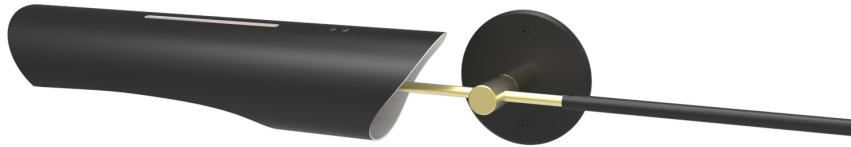

No. 222

Single Horizontally Wall Mounted