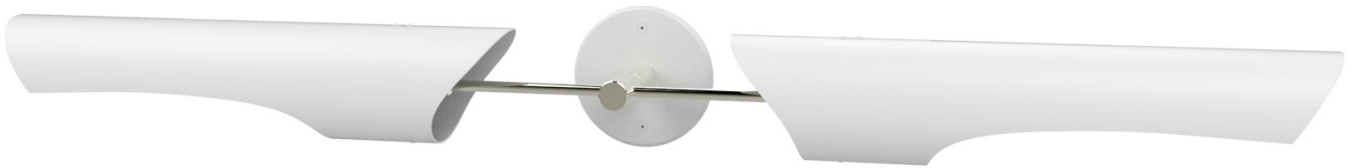

No. 222

Single

Double

Description

The Torroja Sconce features two arms on opposing sides affixed to a powder coated steel wall mount. The shade swivels 320° to cast light directionally. Single or double shade options available.

Materials

Shade: Powder coated aluminum
 Wall mount: Powder coated steel
 Hardware: Plated brass
 Arm: Plated steel
 Counterweight: Powder coated steel

Mount & Shade Color

- Black Satin (ivory satin interior)
- Ivory Satin (ivory satin interior)
- White Satin (white satin interior)

Dimensions

Single: 5.5" D x 5" W x 32" H (14 D x 13 W x 81 cm H)
 Double: 5.5" D x 5" W x 45" H (14 D x 13 W x 114 cm H)
 Wall mount diameter: 5" (13 cm)
 Shade: 4" Ø x 18.5" L (10 Ø x 47 cm L)

No. 222

Single Horizontally Wall Mounted