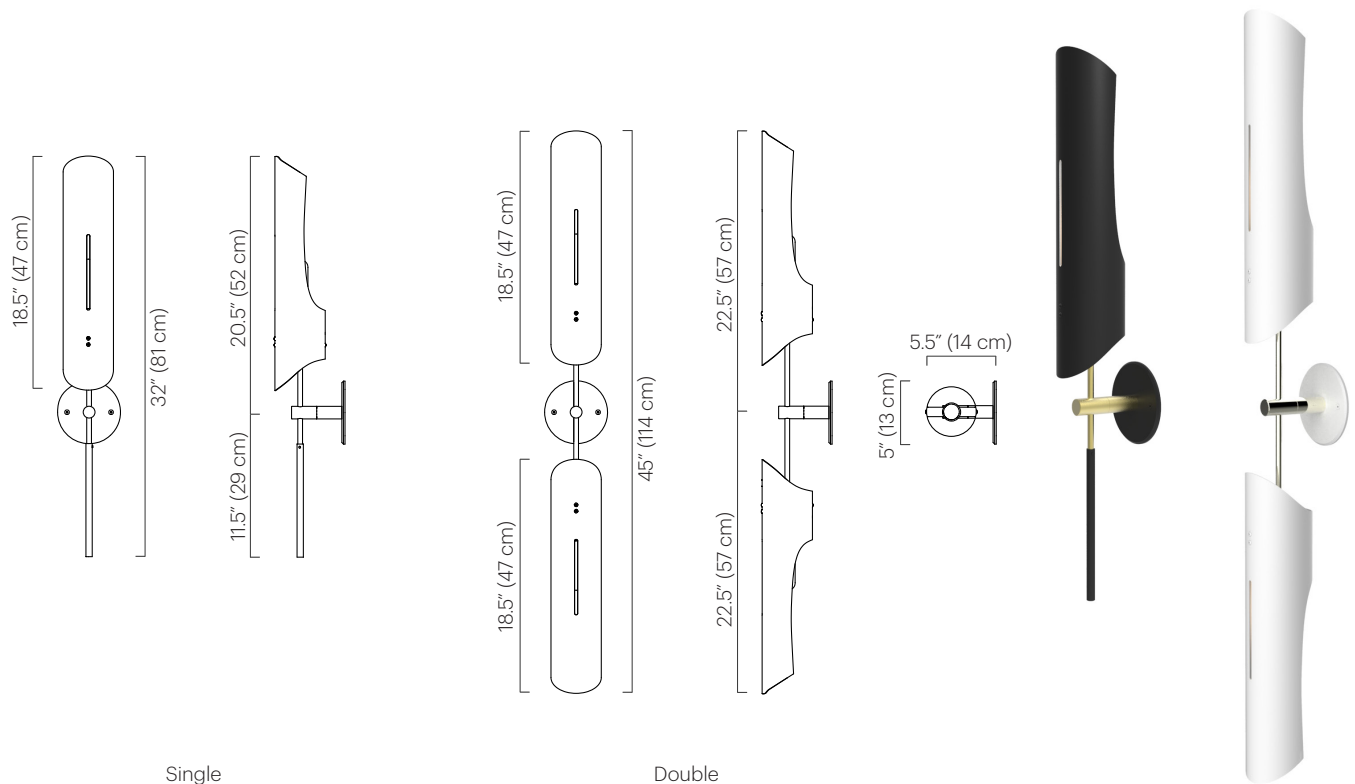

No. 222

Single

Double

Description

The Torroja Sconce features two arms on opposing sides affixed to a powder coated steel wall mount. The shade swivels 320° to cast light directionally. Single or double shade options available.

Materials

Shade: Powder coated aluminum
 Wall mount: Powder coated steel
 Hardware: Plated brass
 Arm: Plated steel
 Counterweight: Powder coated steel

Mount & Shade Color

- Black Satin (ivory satin interior)
- Ivory Satin (ivory satin interior)
- White Satin (white satin interior)

Wattage

Single: 60 watts max
 Double: 120 watts max

Weight

7lb (3.2 kg)

Remarks

UL Listed.
 Hardwired is standard.
 Indoor use and dry locations only.
 Wall mount consistent with shade color.
 Counterweights are black.

Dimensions

Single: 5.5" D x 5" W x 32" H (14 D x 13 W x 81 cm H)
 Double: 5.5" D x 5" W x 45" H (14 D x 13 W x 114 cm H)
 Wall mount diameter: 5" (13 cm)
 Shade: 4" Ø x 18.5" L (10 Ø x 47 cm L)

No. 222

Single Horizontally Wall Mounted