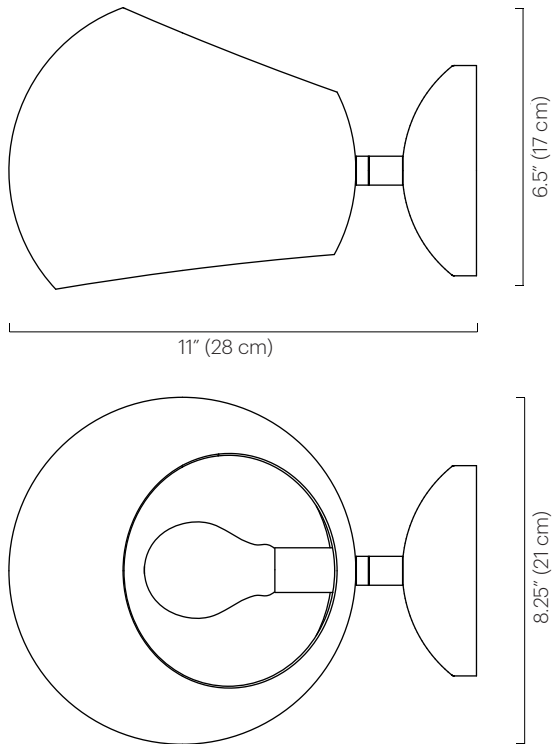

No. 214

Description

Featuring a large Boi shade with openings at both the top and the bottom, the Big Boi Sconce allows light to flow through the entirety of the fixture. The shade rotates 320° to cast light directionally.

Remarks

UL listed.
Hardwired is standard.
Indoor use and dry locations only.

Dimensions

11" D x 8.25" W x 6.5" H
(28 D x 21 W x 17 cm H)
Wall mount diameter: 5" (13 cm)
Shade: 8.25" Ø x 6.5" H
(21 Ø x 17 cm H)