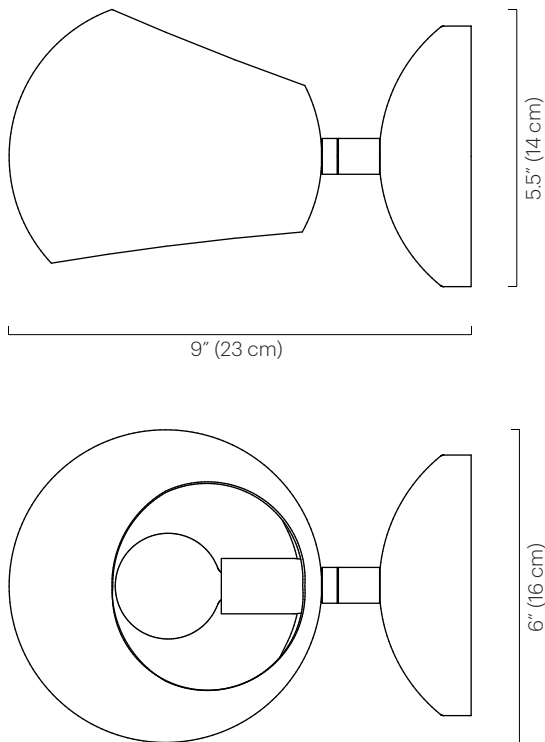

No. 209

Description

Featuring a small Boi shade with openings at both the top and the bottom, the Boi Sconce allows light to flow through the entirety of the fixture. The shade rotates 320° to cast light directionally.

Materials

Shade: Powder coated steel
Wall mount: Powder coated steel
Hardware: Plated brass

Mount & Shade Color

- Black Satin (ivory satin interior)
- White Gloss (white gloss interior)

Hardware

- Nickel
- Brass

Lamping

120V: G16.5 globe bulb
candelabra base 60W max
Note: Bulbs not included.
Halogen bulbs not recommended.

Wattage

60 watts max

Weight

5lb (2.3 kg)

Remarks

UL listed.
Hardwired is standard.
Indoor use and dry locations only.

Dimensions

9" D x 6" W x 5" H
(23 D x 16 W x 13 cm H)
Wall mount diameter: 5" (13 cm)
Shade: 6" Ø x 5.5" H
(15 Ø x 14 cm H)