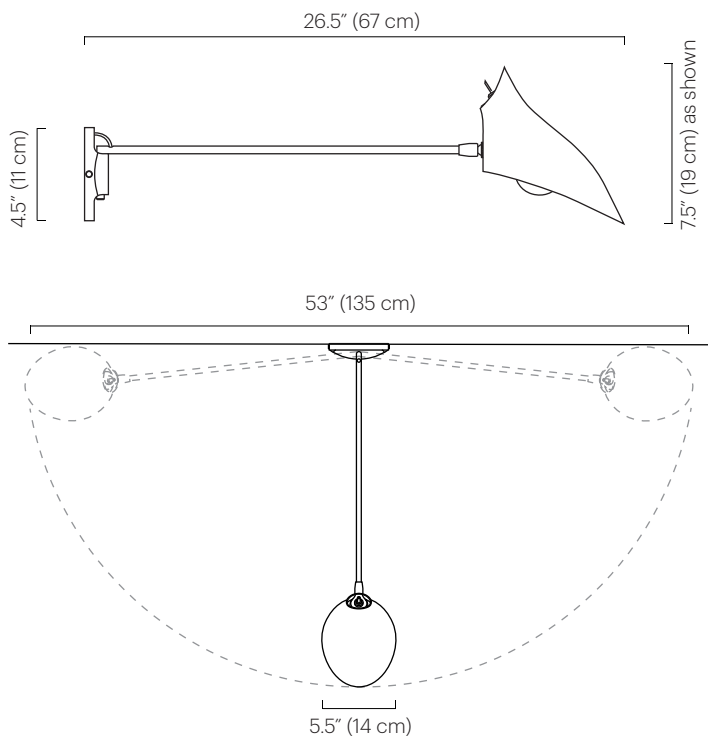

No. 202

Description

The One Arm Sconce features a single arm affixed to a solid wood wall mount and steel mounting ring. The arm swings from side to side with a handspun aluminum Bottle shade. The shade rotates 320° to cast light directionally.

Materials

Shade: Powder coated aluminum
 Wall Mount: Finished wood
 Arm: Plated steel
 Mounting Ring: Plated steel

Shade Color

- Black Satin (ivory satin interior)
- White Satin (ivory satin interior)

Finish

- Polished Nickel
- Brushed Brass

Weight

5 lbs (2.3 kg)

Wall Mount

(matches specified shade)
 ● Black Satin: Opaque paint on maple
 ○ White Satin: Opaque paint on maple

Lamping

120V: A19 or A15 medium base 60W max
 Note: Bulbs not included.
 Halogen bulbs not recommended.

Dimensions

Arm Length: 26.5" (67 cm)
 Wingspan: 53" (135 cm)
 Wall mount diameter: 4.5" (11 cm)
 Shade: 8.5" H x 5.5" W 8.5" D
 (22 H x 14 W x 22 cm D)