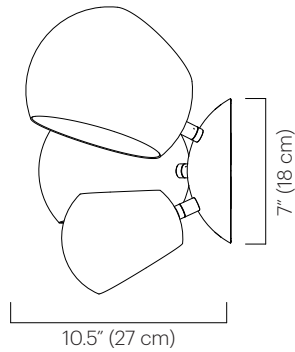

No. 220

Description

The Boi Cluster features all three sizes of Boi shade on a sconce base. The Boi shades are left open on two sides, allowing light to flow through the entirety of the fixture. All three shades rotate 320° to cast multidirectional light.

Materials

Shade: Powder coated steel
 Wall mount: Powder coated steel
 Hardware: Plated brass

Mount & Shade Color

- Black Gloss (black gloss interior)
- Black Satin (ivory satin interior)
- Grey Gloss (grey gloss interior)
- Ivory Satin (ivory satin interior)
- Orange Gloss (ivory satin interior)
- White Gloss (white gloss interior)
- White Satin (white satin interior)

Wattage

180 watts max

Weight

5lb (2.3 kg)

Remarks

UL Listed.
 Hardwired is standard.
 Touch dimmer is standard.
 Indoor use and dry locations only.

Dimensions

10.5" D x 15" W x 15" H
 (27 D x 38 W x 38 H cm)
 Wall mount diameter: 7" (18 cm)