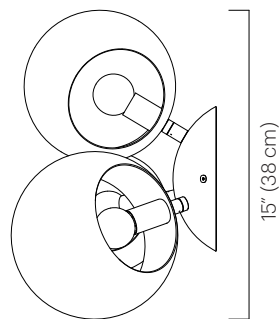

No. 220

Description

The Boi Cluster features all three sizes of Boi shade on a sconce base. The Boi shades are left open on two sides, allowing light to flow through the entirety of the fixture. All three shades rotate 320° to cast multidirectional light.

Materials

Shade: Powder coated steel
 Wall mount: Powder coated steel
 Hardware: Plated brass

Mount & Shade Color

- Black Gloss (black gloss interior)
- Black Satin (ivory satin interior)
- Grey Gloss (grey gloss interior)
- Ivory Satin (ivory satin interior)
- Orange Gloss (ivory satin interior)
- White Gloss (white gloss interior)
- White Satin (white satin interior)

Wattage

180 watts max

Weight

5lb (2.3 kg)

Remarks

UL Listed.
 Hardwired is standard.
 Touch dimmer is standard.
 Indoor use and dry locations only.

Dimensions

10.5" D x 15" W x 15" H
 (27 D x 38 W x 38 H cm)
 Wall mount diameter: 7" (18 cm)