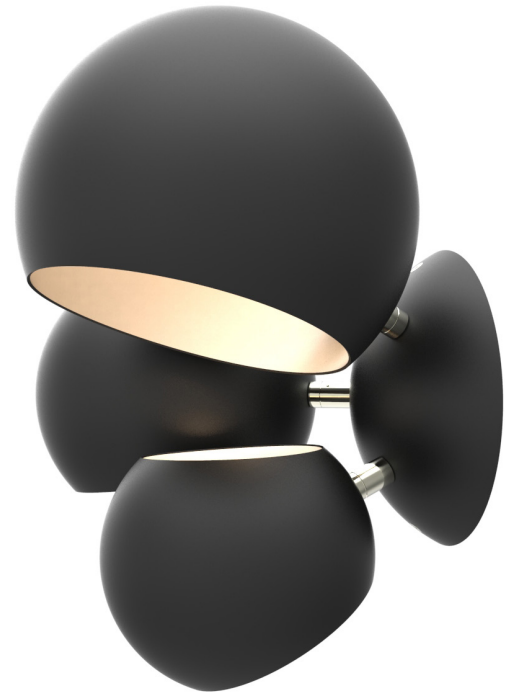

No. 220

Description

The Boi Cluster features all three sizes of Boi shade on a sconce base. The Boi shades are left open on two sides, allowing light to flow through the entirety of the fixture. All three shades rotate 320° to cast multidirectional light.

Materials

Shade: Powder coated steel
 Wall mount: Powder coated steel
 Hardware: Plated brass

Mount & Shade Color

- Black Gloss (black gloss interior)
- Black Satin (ivory satin interior)
- Grey Gloss (grey gloss interior)
- Ivory Satin (ivory satin interior)
- Orange Gloss (ivory satin interior)
- White Gloss (white gloss interior)
- White Satin (white satin interior)

Custom colors available.

Hardware

- Nickel
- Brass

Custom finishes available.

Lamping

120V: (1)A19 or A15 medium base bulb and (2)G16.5 globe candelabra base bulb 60W max
 220-240V: (1)E27 base 60W max and (2)E14 base golf ball 60W max
 Note: Bulbs not included.
 Halogen bulbs not recommended.

Wattage

180 watts max

Weight

5lb (2.3 kg)

Remarks

UL Listed.
 Hardwired is standard.
 Touch dimmer is standard.
 Indoor use and dry locations only.

Dimensions

10.5" D x 15" W x 15" H
 (27 D x 38 W x 38 H cm)
 Wall mount diameter: 7" (18 cm)