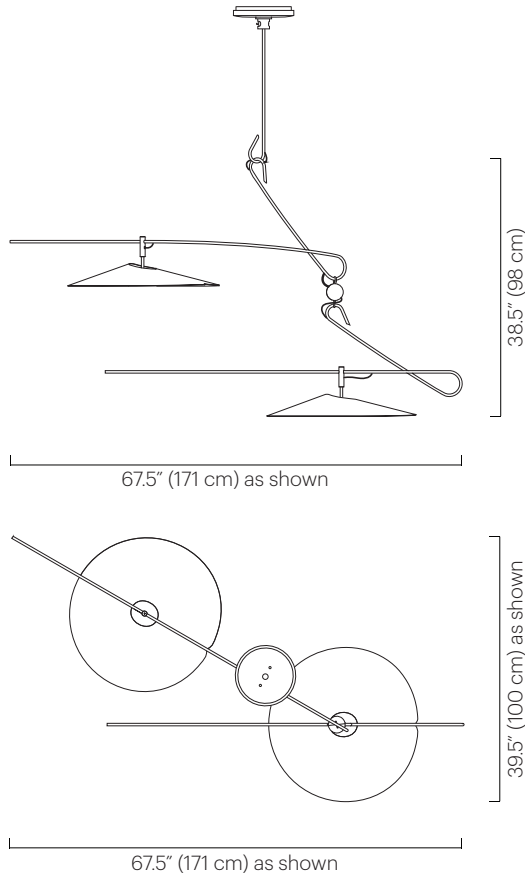

Treble Mobile - 2 Tier

TECHNICAL SPECIFICATIONS

No. 452

Description

The Treble Mobile features two tiers of different lengths that balance on asymmetrical axes, which allows gentle movement. Each tier has one Treble shade constructed from a flat cut aluminum pattern held together in tension, illuminated by a dimmable LED with a glass diffuser. The fixture can rotate 245° from the canopy. Tier rotation is adjustable and can be set on site.

Dimensions

Tier 1: 52.5" (133 cm)
 Tier 2: 57" (145 cm)
 Max. dimensions: 90" L x 23" W (229 L x 58 cm W)
 Canopy mount: 9" Ø x 3.5" H (23 Ø x 9 cm H)
 Shade: 23" Ø x 4" H (58 Ø x 10 cm H)
 Min. overall height: 46.5" (118 cm)

Dimensions

Tier 1: 52.5" (133 cm)
 Tier 2: 57" (145 cm)
 Tier 3: 63" (160 cm)
 Max. dimensions: 108.5" L x 23" W (267 L x 58 cm W)
 Canopy mount: 9" Ø x 3.5" H (23 Ø x 9 cm H)
 Shade: 23" Ø x 4" H (58 Ø x 10 cm H)
 Min. overall height: 71" (180 cm)

Dimensions

Tier 1: 52.5" (133 cm)
 Tier 2: 57" (145 cm)
 Tier 3: 63" (160 cm)
 Tier 4: 65" (165 cm)
 Max. dimension: 122" L x 23" W (310 L x 58 cm W)
 Canopy mount: 9" Ø x 3.5" H (23 Ø x 9 cm H)
 Shade: 23" Ø x 4" H (58 Ø x 10 cm H)
 Min. overall height: 99.5" (253 cm)