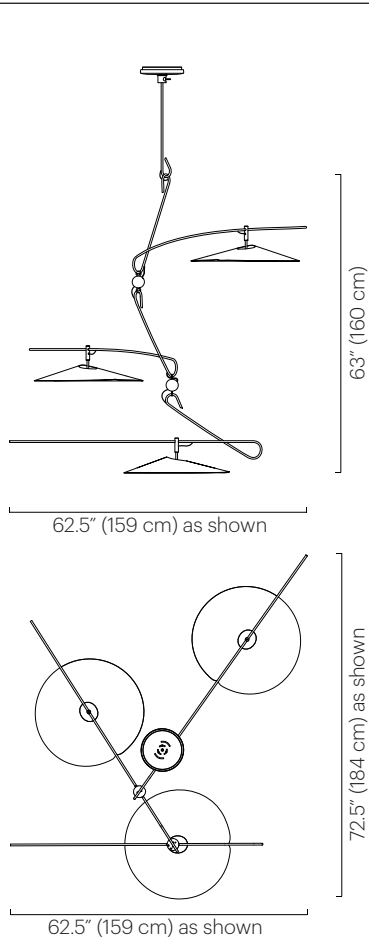

No. 452

Description

The Treble Mobile features three tiers of different lengths that balance on asymmetrical axes, which allows gentle movement. Each tier has one Treble shade constructed from a flat cut aluminum pattern held together in tension, illuminated by a dimmable LED with a glass diffuser. The fixture can rotate 245° from the canopy. Tier rotation is adjustable and can be set on site.

Materials

Shade: Anodized or powder coated aluminum
Ceiling mount: Powder coated aluminum and steel.
Frame: Plated brass
Drop: Plated brass
Lamp enclosure: Glass, aluminum, steel and plated brass.

Shade Color

Powder coated:

- Black Satin (ivory satin interior)
- Grey Gloss (ivory satin interior)
- Ivory Satin (ivory satin interior)
- White Satin (white satin interior)

Custom colors available.

Anodized:

- Polished Black (matte gold interior)
- Polished Black (red ombre interior)

Finish

- Brushed Brass
- Polished Nickel

Custom finishes available.

Lamping

LED: Warm white 2700K
Lumens: 3600 (equivalent to three 75W incandescent bulbs)
CRI: 95+
50,000 LED life hours (approx.)

Power Supply

60W 24V
For 120V areas: dimmable Class 2 included in canopy.
For 220-240V areas: remote power supply only. Not included.

Dimmer Compatibility

ELV Dimmer compatible

Voltage / Wattage

24V / 35W

Weight

25 lbs (11.3) kg

Remarks

Specify drop length.
Fixed drop not adjustable on site
Arm length is fixed.

Remarks continued

Shade does not rotate.
Not for use on sloped ceilings.
Black exterior electrical cord is standard.
Hardware finish consistent with frame finish.
Ceiling mount consistent with shade color.
Additional weight support recommended for junction box installation.
Indoor use and dry locations only.

Dimensions

Tier 1: 52.5" (133 cm)
Tier 2: 57" (145 cm)
Tier 3: 63" (160 cm)
Max. dimensions: 108.5" L x 23" W (267 L x 58 cm W)
Canopy mount: 9" Ø x 3.5" H (23 Ø x 9 cm H)
Shade: 23" Ø x 4" H (58 Ø x 10 cm H)
Min. overall height: 71" (180 cm)