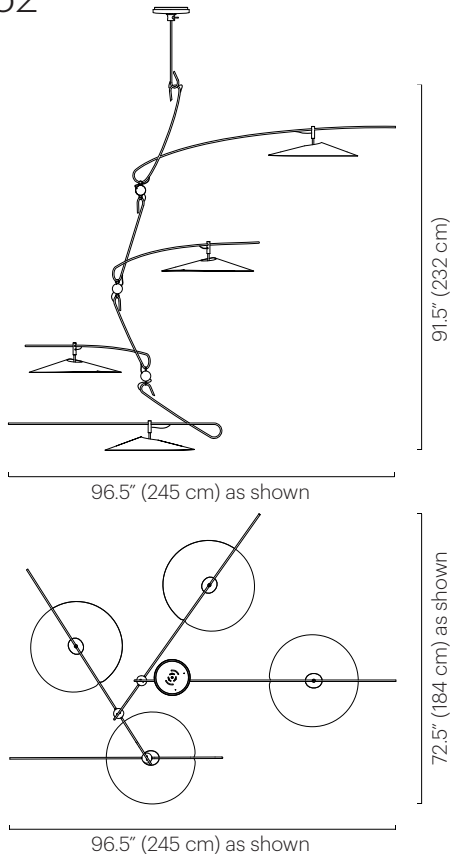

No. 452

Description

The Treble Mobile features four tiers of different lengths that balance on asymmetrical axes, which allows gentle movement. Each tier has one Treble shade constructed from a flat cut aluminum pattern held together in tension, illuminated by a dimmable LED with a glass diffuser. The fixture can rotate 245° from the canopy. Tier rotation is adjustable and can be set on site.

Materials

Shade: Anodized or powder coated aluminum
Ceiling mount: Powder coated aluminum and steel.
Frame: Plated brass
Drop: Plated brass
Lamp enclosure: Glass, aluminum, steel and plated brass.

Shade Color

Powder coated:

- Black Satin (ivory satin interior)
- Grey Gloss (ivory satin interior)
- Ivory Satin (ivory satin interior)
- White Satin (white satin interior)

Custom colors available.

Anodized:

- Polished Black (matte gold interior)
- Polished Black (red ombre interior)

Finish

- Brushed Brass
- Polished Nickel

Custom finishes available.

Lamping

LED: Warm white 2700K
Lumens: 4800 (equivalent to four 75W incandescent bulbs)
CRI: 95+
50,000 LED life hours (approx.)

Power Supply

60W 24V
For 120V areas: dimmable Class 2 included in canopy.
For 220-240V areas: remote power supply only. Not included.

Dimmer Compatibility

ELV Dimmer compatible

Voltage / Wattage

24V / 46 W

Weight

30 lbs (13.6 kg)

Remarks

Specify drop length.
Fixed drop not adjustable on site.
Arm length is fixed.

Remarks continued

Shade does not rotate.
Not for use on sloped ceilings.
Black exterior electrical cord is standard.
Hardware finish consistent with frame finish.
Ceiling mount consistent with shade color.
Additional weight support recommended for junction box installation.
Indoor use and dry locations only.

Dimensions

Tier 1: 52.5" (133 cm)
Tier 2: 57" (145 cm)
Tier 3: 63" (160 cm)
Tier 4: 65" (165 cm)
Max. dimension: 122" L x 23" W (310 L x 58 cm W)
Canopy mount: 9" Ø x 3.5" H (23 Ø x 9 cm H)
Shade: 23" Ø x 4" H (58 Ø x 10 cm H)
Min. overall height: 99.5" (253 cm)