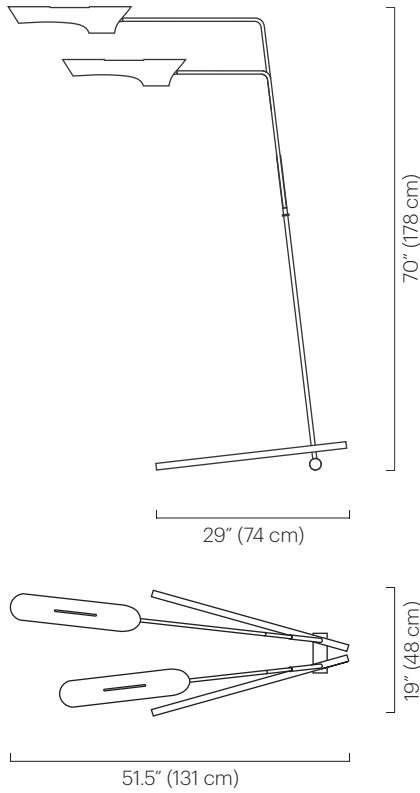

No. 309

**Description**

The Torroja Standing Lamp features a plated steel frame with two arms that extend over the base. Powder coated aluminum shades rotate 320° to cast light directionally.

**Materials**

**Wattage**

80 watts max

**Weight**

30 lbs (13.6 kg)

**Remarks**

UL listed.  
 Dimmer switch located on cord.  
 Arm height is not adjustable.  
 Cord color is black; length approx. 10 feet.  
 Indoor use and dry locations only.

**Dimensions**

Base: 19" W x 29" D  
 (48 W x 74 cm D)  
 70" H x 51.5" D  
 (178 H x 131 cm D)  
 Shade: 4" Ø x 18.5" L  
 (10 Ø x 47 cm L)