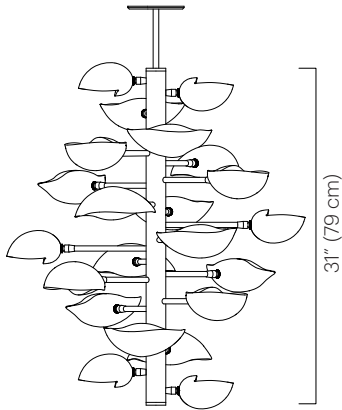

No. 436

26.5" (67 cm) approx. diameter

Description

The Lapa is a balanced fixture comprised of 22 shell shades. Each shade is hand-formed in our Brooklyn studio, and can rotate 320° to cast light directionally.

Materials

Frame: Plated steel
 Shades: Powder coated aluminum
 Drop: Plated steel

Shade Color

- Grey Gloss (grey gloss interior)
- Ivory Satin (ivory satin interior)
- Black Satin (ivory satin interior)
- White Satin (white satin interior)

Wattage

330W max

Weight

25 lbs (11.5 kg)

Remarks

Specify drop length.
 Fixed drop not adjustable on site.
 Ceiling mount consistent with shade color.
 Arm lengths not adjustable.
 Additional weight support recommended for junction box installation.
 Indoor use and dry locations only.

Dimensions

26.5" Dia x 31" H
 (67 Dia x 79 cm H)
 Minimum overall height: 34"
 (86cm)
 Shell Shade (approx.):
 3.5" H x 9" W x 6" D
 (9 H x 23 W x 15 cm D)