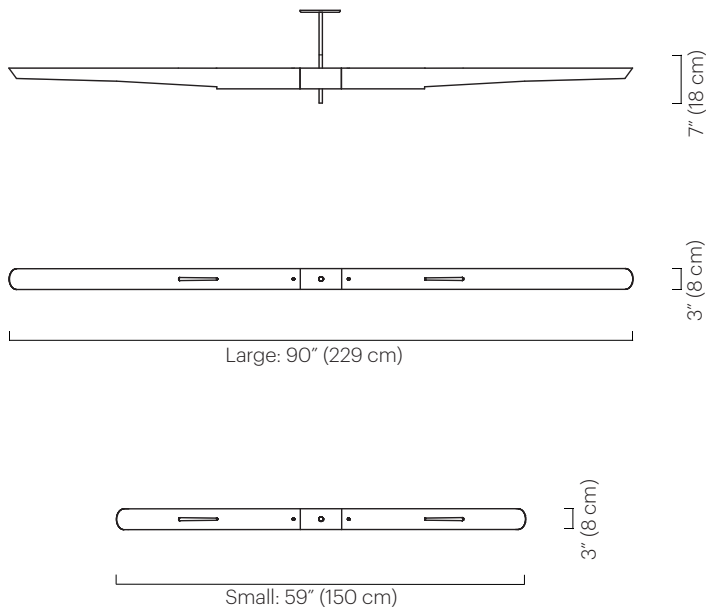

No. 431

Description

The Hennen Solo is comprised of two shades suspended from a central drop. The Solo is offered in two sizes, each shade can be set to cast light up or down. This fixture also works well when installed in multiples.

Materials

Shades: Powder coated aluminum
 Frame: Plated steel & aluminum
 Ceiling mount: Powder coated steel
 Drop: Plated steel

Shade Color

- White Gloss (white gloss interior)
- Black Gloss (black gloss interior)
- Grey Gloss (grey gloss interior)

Wattage

120 watts max

Weight

10 lbs (4.5 kg)

Remarks

Specify drop length.
 Fixed drop not adjustable on site.
 Specify fixture length.
 Ceiling mount consistent with shade color.
 Additional weight support recommended for junction box installation.
 Indoor use and dry locations only.

Dimensions

Fixture length options:
 Large: 90" (229 cm)
 Small: 59" (150 cm)
 Ceiling mount diameter: 5" (13 cm)
 Minimum overall height: 8" (20 cm)
 Long shade: 3" Ø x 42" L (8 Ø x 107 cm L)
 Short shade: 3" Ø x 26.5" L (8 Ø x 67 cm L)