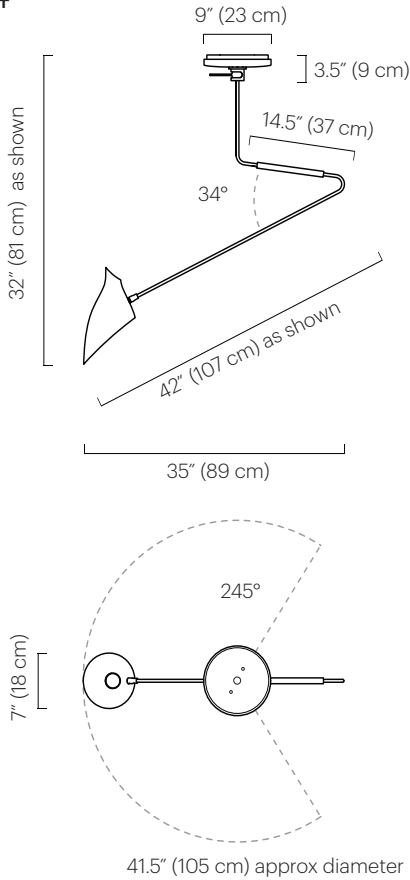

No. 424

Description

The bent frame of the Akimbo is balanced by a single shade and counterweight. The large bottle shade rotates 320° to cast light directionally. The drop also has a 245° range of rotation from the canopy.

Wattage

60 W max

Weight

5 lbs (2.3 kg)

Remarks

Specify drop length.
 Fixed drop not adjustable on site.
 Ceiling mount consistent with shade color.
 Hardware finish consistent with frame finish.
 Counterweight is black.
 Additional weight support recommended for junction box installation.
 Indoor use and dry locations only.

Dimensions:

35" D x 7" W x 26.5" H
 (89 D x 18 W x 67 cm H)
 Canopy mount: 9" Ø x 3.5" H
 (23 Ø x 9 cm H)
 Max overall drop: 169"
 (429 cm)
 Min. overall drop: 32"
 (81 cm)
 Shade: 13.5" L x 7" W x 9" D
 (34 L x 18 W x 23 cm D)