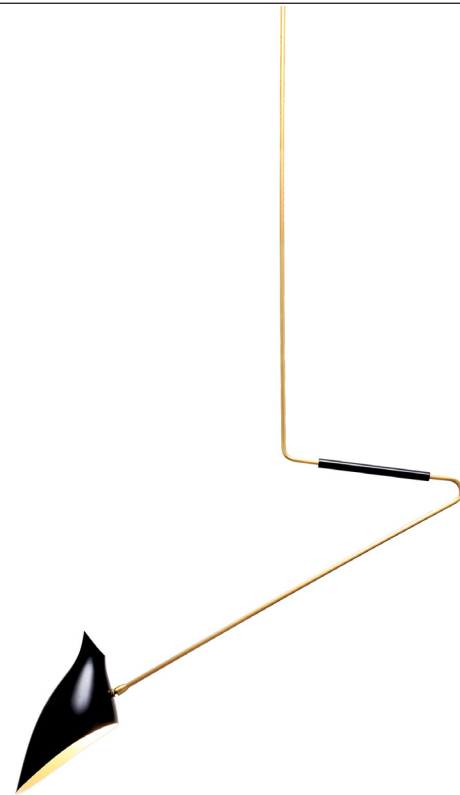

No. 424

Description

The bent frame of the Akimbo is balanced by a single shade and counterweight. The large bottle shade rotates 320° to cast light directionally. The drop also has a 245° range of rotation from the canopy.

Materials

Frame: Plated brass
 Shades: Powder coated aluminum
 Counterweight: Powder coated steel
 Ceiling mount: Powder coated and plated aluminum

Shade Color

- Black Satin (ivory satin interior)
- Grey Gloss (ivory satin interior)
- Ivory Satin (ivory satin interior)
- White Satin (white satin interior)

Dimensions:

35" D x 7" W x 26.5" H
 (89 D x 18 W x 67 cm H)
 Canopy mount: 9" Ø x 3.5" H
 (23 Ø x 9 cm H)
 Max overall drop: 169"
 (429 cm)
 Min. overall drop: 32"
 (81 cm)
 Shade: 13.5" L x 7" W x 9" D
 (34 L x 18 W x 23 cm D)