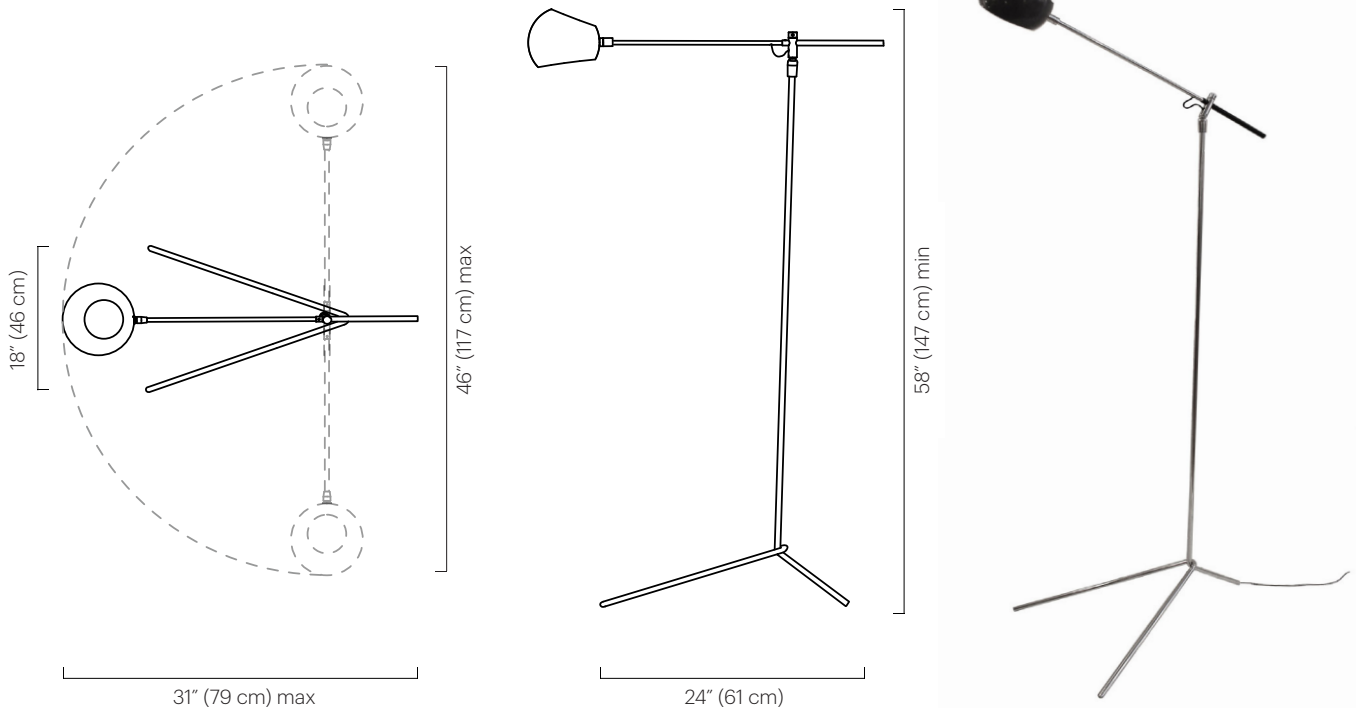

No. 306

Description

The Monopod is a standing lamp that features a powder coated Boi shade with openings at the top and bottom. The counterweighted arm swivels side to side and adjusts up and down. The shade rotates 320° to cast light directionally.

Materials

Shade: Powder coated steel
 Frame: Plated steel
 Counterweight: Powder coated steel

Shade Color

- Black Satin (ivory satin interior)
- Grey Gloss (grey gloss interior)
- Ivory Satin (ivory satin interior)
- Orange Gloss (ivory satin interior)
- Black Gloss (black gloss interior)
- White Gloss (white gloss interior)
- White Satin (white satin interior)

Wattage

60 watts max

Weight

15 lbs (7 kg)

Remarks

Not UL listed.
 Dimmer switch on cord.
 Cord color is black;
 length approx. 10 feet.
 Counterweight is black.
 Indoor use and dry locations only.

Dimensions

24" D x 18" W x 58" H
 (61 D x 46 W x 147cm H)
 Max depth: 31" (79 cm)
 Shade height variable:
 Min height: 45" (114 cm)
 Max height: 66" (168 cm)
 Wingspan: 46" (117 cm)
 Shade: 6" Ø x 5.5" H
 (15 Ø x 14 cm H)