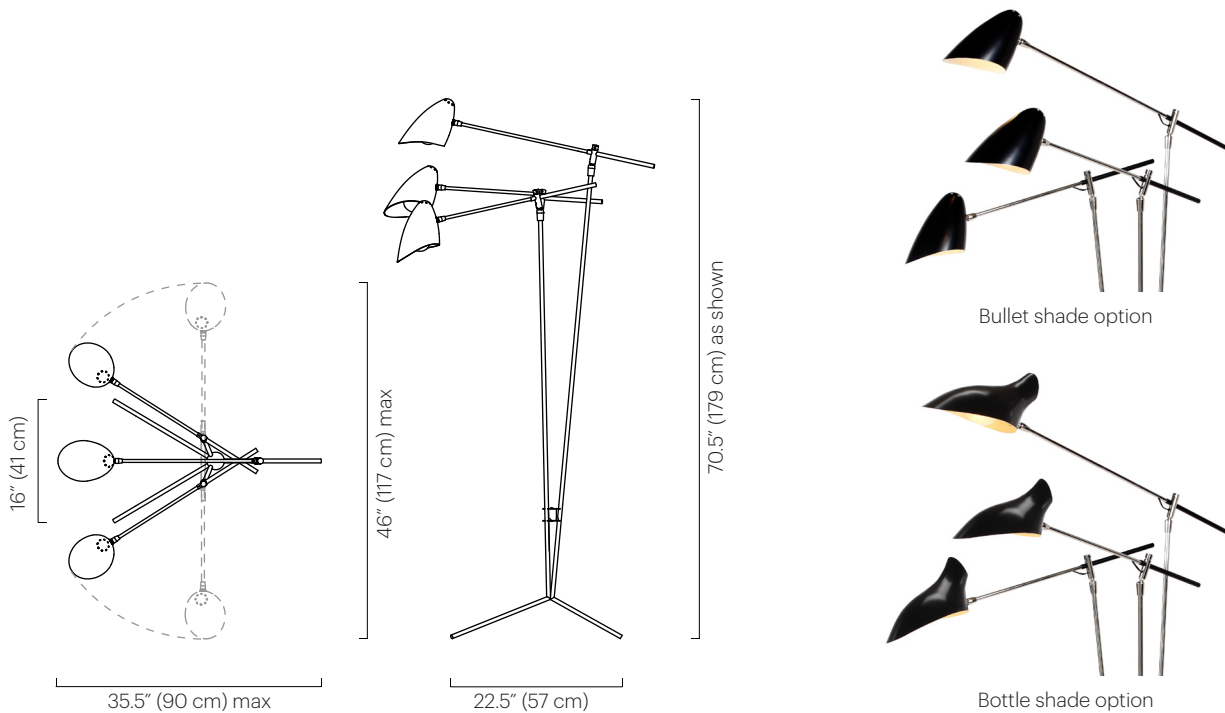

No. 303

Description

The Tripod features three counterweighted arms that adjust up and down and swivel side to side. Handspun shades on each arm rotate 320° to cast light directionally. May be ordered with Bullet or Bottle shades.

Materials

Shades: Powder coated aluminum
 Frame: Plated steel
 Counterweight: Powder coated steel

Shade Color Bullet

- Black Satin (ivory satin interior)
- Ivory Satin (ivory satin interior)
- White Satin (white satin interior)

Shade Color Bottle

- Black Satin (ivory satin interior)
- Grey Gloss (ivory satin interior)
- Ivory Satin (ivory satin interior)
- White Satin (white satin interior)

Custom colors available.

Finish

- Polished Nickel
- Brushed Brass

Remarks Continued

Cord color is black; length approx. 10 feet. Counterweight is black. Indoor use and dry locations only.

Dimensions

22.5" D x 16" W x 65" H (57 D x 41 W x 165cm H)
 Max depth: 35.5" (90 cm)
 Shade height variable:
 Min height: 42" (107 cm)
 Max height: 78" (198 cm)
 Wingspan: 46" (117 cm)
 Bullet Shade: 9" H x 6" W x 6.5" D (23 H x 15 W x 17 cm D)
 Bottle Shade: 8.5" H x 6" W 8.5" D (22 H x 15 W x 22 cm D)