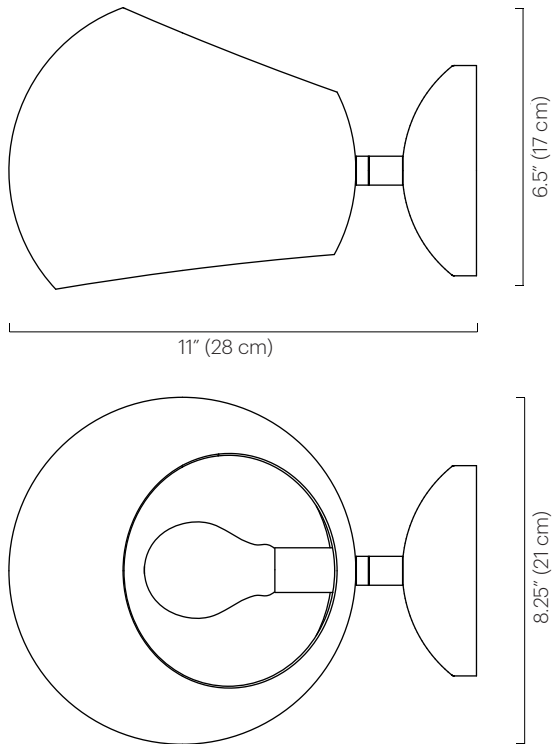

No. 214

Description

Featuring a large Boi shade with openings at both the top and the bottom, the Big Boi Sconce allows light to flow through the entirety of the fixture. The shade rotates 320° to cast light directionally.

Materials

Shade: Powder coated steel
Wall mount: Powder coated steel
Hardware: Plated brass

Mount & Shade Color

- Black Gloss (black gloss interior)
- Black Satin (ivory satin interior)
- Grey Gloss (grey gloss interior)
- Ivory Satin (ivory satin interior)
- Orange Gloss (ivory satin interior)
- White Gloss (white gloss interior)
- White Satin (white satin interior)

Wattage

60 watts max

Weight

5 lbs (2.3 kg)

Remarks

UL listed.
Hardwired is standard.
Custom cord & plug available.
Custom switch available on wall mount.
Indoor use and dry locations only.

Dimensions

11" D x 8.25" W x 6.5" H
(28 D x 21 W x 17 cm H)
Wall mount diameter: 5" (13 cm)
Shade: 8.25" Ø x 6.5" H
(21 Ø x 17 cm H)