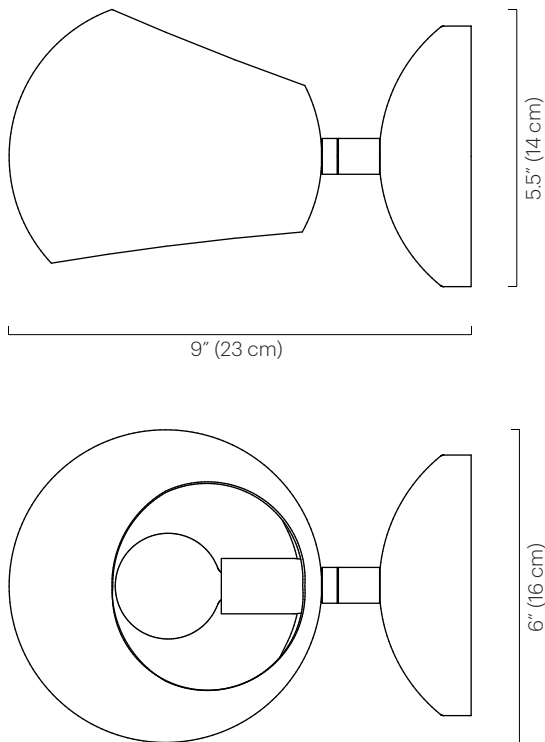

No. 209

**Description**

Featuring a small Boi shade with openings at both the top and the bottom, the Boi Sconce allows light to flow through the entirety of the fixture. The shade rotates 320° to cast light directionally.

**Materials**

Shade: Powder coated steel  
 Wall mount: Powder coated steel  
 Hardware: Plated brass

**Mount & Shade Color**

- Black Satin (ivory satin interior)
- Ivory Satin (ivory satin interior)
- White Gloss (white gloss interior)

**Hardware**

- Nickel
- Brass

**Lamping**

120V: G16.5 globe bulb  
 candelabra base 60W max  
 Note: Bulbs not included.  
 Halogen bulbs not recommended.

**Wattage**

60 watts max

**Weight**

5lb (2.3 kg)

**Remarks**

UL listed.  
 Hardwired is standard.  
 Indoor use and dry locations only.

**Dimensions**

9" D x 6" W x 5" H  
 (23 D x 16 W x 13 cm H)  
 Wall mount diameter: 5" (13 cm)  
 Shade: 6" Ø x 5.5" H  
 (15 Ø x 14 cm H)