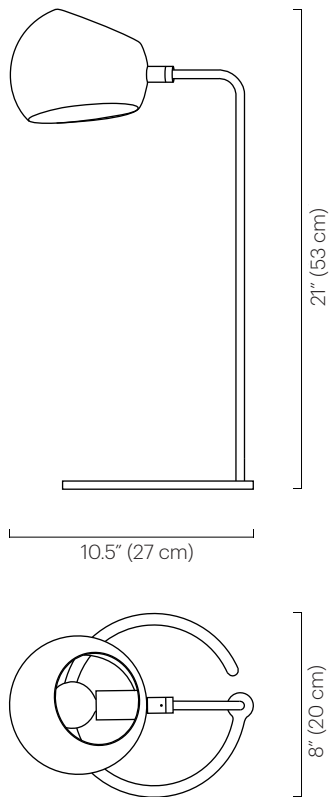

# Boi Table Lamp

No. 118

### Description

The Boi Table Lamp features a powder coated steel shade and weighted ring base. The Boi shade rotates 320° to cast light directionally.

### Weight

5 lbs (2.3 kg)

### Dimensions

10.5" D x 8" W x 21" H  
(27 D x 20 W x 53 cm H)  
Shade: 6" Ø x 5.5" H  
(15 Ø x 14 cm H)