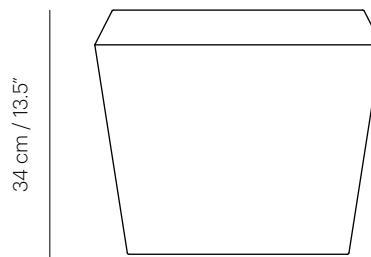

No. 518

Description

Leather ottoman inspired by the lines and saddle leather of our Limited Edition Semana Chair. Dense foam interior carved by a CNC machine, covered with fine grade leather tailored by local artisans.

Materials

Leather Upholstery
Multi-density polyurethane foam

Leather Color

● Brown

Weight

30 lbs / 13.5 kg

Dimensions:

19" D x 16.5" W x 14" H
48 D x 42 W x 36 cm H