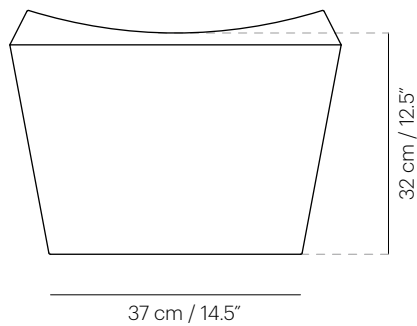

No. 518

Description

Leather ottoman inspired by the lines and saddle leather of our Limited Edition Semana Chair. Dense foam interior carved by a CNC machine, covered with fine grade leather tailored by local artisans.

Materials

Leather Upholstery
Multi-density polyurethane foam

Leather Color

● Brown

Weight

30 lbs / 13.5 kg

Dimensions:

19" D x 16.5" W x 14" H
48 D x 42 W x 36 cm H