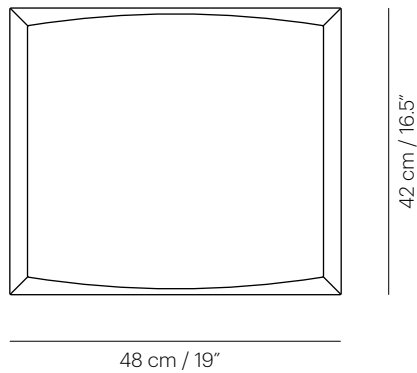

No. 518

Description

Leather ottoman inspired by the lines and saddle leather of our Limited Edition Semana Chair. Dense foam interior carved by a CNC machine, covered with fine grade leather tailored by local artisans.

Materials

Leather Upholstery
Multi-density polyurethane foam

Leather Color

● Brown

Weight

30 lbs / 13.5 kg

Dimensions:

19" D x 16.5" W x 14" H
48 D x 42 W x 36 cm H