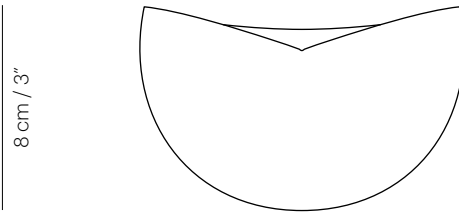

18 cm / 7"

13 cm / 5"

8 cm / 3"

Description

This three-piece set of brass bowls borrows from the shape of our Shell shades. Hand-formed in our Brooklyn studio by David Weeks and polished to a mirror finish.

Materials

Solid brass

Finish

● Polished Brass

Dimensions:

7" D x 5" W x 3" H
18 D x 13 W x 8 cm H

Weight

1 lbs / 0.5 kg