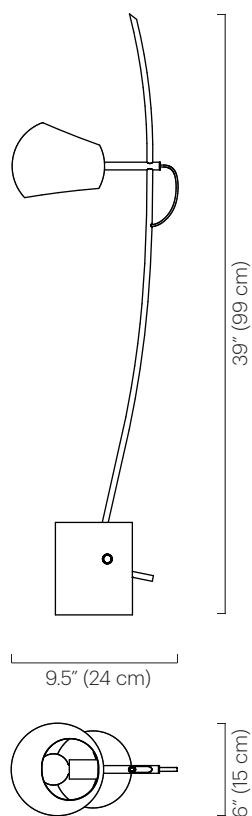

No. 121

Description

The Fenta lamp features a cylindrical cement cast base. The hand formed brass arm is secured by a wooden dowel. The Boi shade has two openings casting light both up and down.

Materials

Shade: Powder coated steel
 Frame: Plated brass
 Base: Cement
 Dowel: Hardwood

Shade Color

- Black Satin (ivory satin interior)
- Grey Gloss (grey gloss interior)
- Ivory Satin (ivory satin interior)
- White Satin (white satin interior)

Wattage

60 watts max

Weight

10 lbs (4.5 kg)

Remarks

UL listed.
 On/Off switch located on cord.
 Cord color is black;
 length approx. 7 feet.
 Fixed shade does not swivel.
 Indoor use and dry locations only.

Dimensions

9.5" D x 6" W x 39" H
 (24 D x 15 W x 99 cm H)
 Base: 5" Ø x 6" H
 (13 Ø x 15 cm H)
 Shade: 6" Ø x 5.5" H
 (15 Ø x 14 cm H)