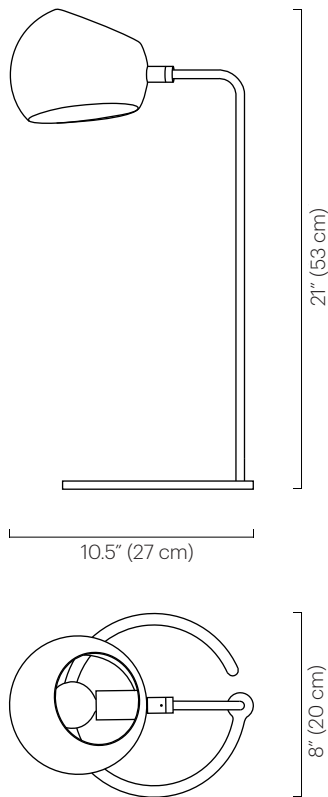

No. 118

**Description**

The Boi Table Lamp features a powder coated steel shade and weighted ring base. The Boi shade rotates 320° to cast light directionally.

**Materials**

Shade: Powder coated steel  
 Frame: Plated steel  
 Base: Powder coated steel

**Base & Shade Color**

- Blue Gloss (ivory satin interior)
- Yellow Gloss (ivory satin interior)
- Green Gloss (ivory satin interior)

**Finish**

- Polished Nickel

**Lamping**

120V: G16.5 globe bulb  
 candelabra base 60W max  
 220-240V: E14 base golf ball  
 60W max  
 Note: Bulbs not included.  
 Halogen bulbs not recommended.

**Wattage**

60 watts max

**Weight**

5 lbs (2.3 kg)

**Remarks**

Not UL listed.  
 On/Off switch located on cord.  
 Cord color is black;  
 length approx. 7 feet.  
 Indoor use and dry locations only.

**Dimensions**

10.5" D x 8" W x 21" H  
 (27 D x 20 W x 53 cm H)  
 Shade: 6" Ø x 5.5" H  
 (15 Ø x 14 cm H)