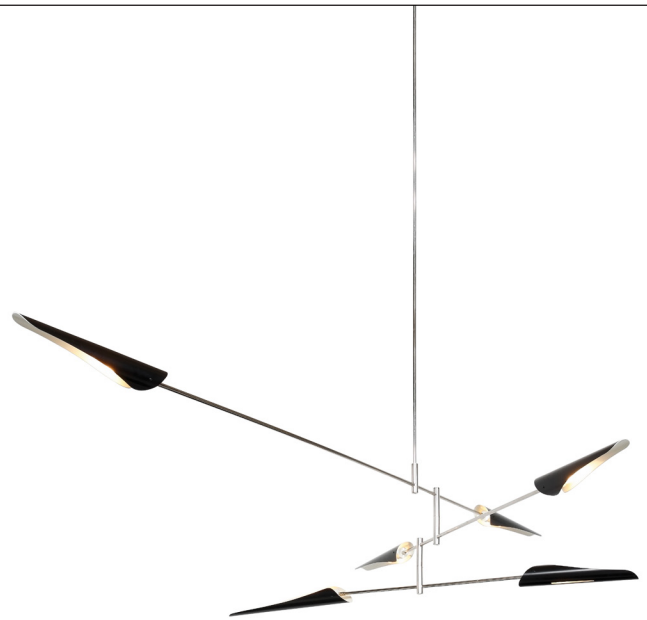

No. 428

18" (46 cm) as shown

53.5" (136 cm) as shown

Description

The Sarus Mobile is a carefully balanced fixture, featuring three tiers of differing lengths. Each tier has one large and one small Sarus shade. Tiers scissor open when installed; arrangement is adjustable on site. Shades swivel 320° to cast light directionally.

Materials

Shades: Powder coated aluminum
 Frame: Plated steel
 Ceiling mount: Powder coated steel
 Drop: Plated steel

Shade Color

- Black Satin (ivory satin interior)
- Ivory Satin (ivory satin interior)

Finish

- Polished Nickel
- Brushed Brass

Lamping

120V; (6)T10 tubular incandescent medium base 60W max
 Note: Bulbs not included. Halogen bulbs not recommended.

Wattage

360 watts max

Weight

25 lbs (11.3 kg)

Remarks

Each tier has two shades. Ceiling mount consistent with shade color. Additional weight support recommended for junction box installation. Indoor use and dry locations only.

Dimensions

Tier 1: 106" (269 cm)
 Tier 2: 82" (208 cm)
 Tier 3: 69" (175 cm)
 Ceiling mount diameter: 5" (13 cm)
 Minimum overall height: 19" (48 cm)
 Large Shade: 23" L x 3" Ø (58 L x 8 Ø cm)
 Small Shade: 18" L x 3" Ø (46 L x 8 Ø cm)