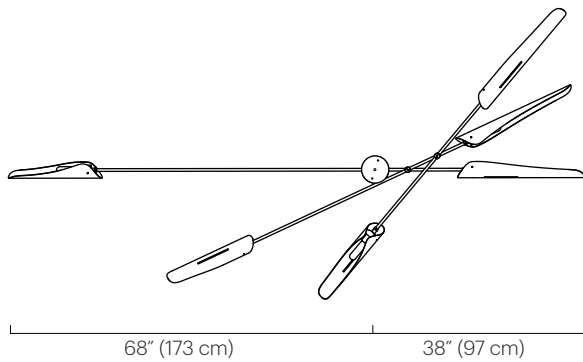

No. 428

18" (46 cm) as shown

53.5" (136 cm) as shown

Description

The Sarus Mobile is a carefully balanced fixture, featuring three tiers of differing lengths. Each tier has one large and one small Sarus shade. Tiers scissor open when installed; arrangement is adjustable on site. Shades swivel 320° to cast light directionally.

Finish

- Polished Nickel
- Brushed Brass

Lamping

120V; (6)T10 tubular incandescent medium base 60W max
 Note: Bulbs not included. Halogen bulbs not recommended.

Wattage

360 watts max

Weight

25 lbs (11.3 kg)

Remarks

Each tier has two shades. Ceiling mount consistent with shade color. Additional weight support recommended for junction box installation. Indoor use and dry locations only.

Dimensions

Tier 1: 106" (269 cm)
 Tier 2: 82" (208 cm)
 Tier 3: 69" (175 cm)
 Ceiling mount diameter: 5" (13 cm)
 Minimum overall height: 19" (48 cm)
 Large Shade: 23" L x 3" Ø (58 L x 8 Ø cm)
 Small Shade: 18" L x 3" Ø (46 L x 8 Ø cm)