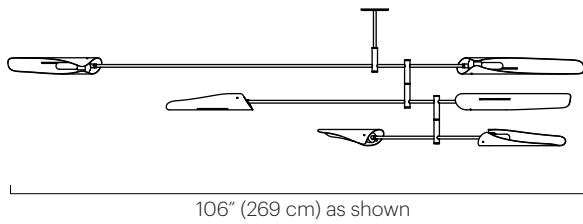

No. 428

18" (46 cm) as shown

53.5" (136 cm) as shown

Description

The Sarus Mobile is a carefully balanced fixture, featuring three tiers of differing lengths. Each tier has one large and one small Sarus shade. Tiers scissor open when installed; arrangement is adjustable on site. Shades swivel 320° to cast light directionally.

Materials

Shades: Powder coated aluminum
 Frame: Plated steel
 Ceiling mount: Powder coated steel
 Drop: Plated steel

Shade Color

- Black Satin (ivory satin interior)
- Ivory Satin (ivory satin interior)

Finish

- Polished Nickel
- Brushed Brass

Lamping

120V; (6)T10 tubular incandescent medium base 60W max
 Note: Bulbs not included. Halogen bulbs not recommended.

Wattage

360 watts max

Weight

25 lbs (11.3 kg)

Remarks

Each tier has two shades. Ceiling mount consistent with shade color. Additional weight support recommended for junction box installation. Indoor use and dry locations only.

Dimensions

Tier 1: 106" (269 cm)
 Tier 2: 82" (208 cm)
 Tier 3: 69" (175 cm)
 Ceiling mount diameter: 5" (13 cm)
 Minimum overall height: 19" (48 cm)
 Large Shade: 23" L x 3" Ø (58 L x 8 Ø cm)
 Small Shade: 18" L x 3" Ø (46 L x 8 Ø cm)