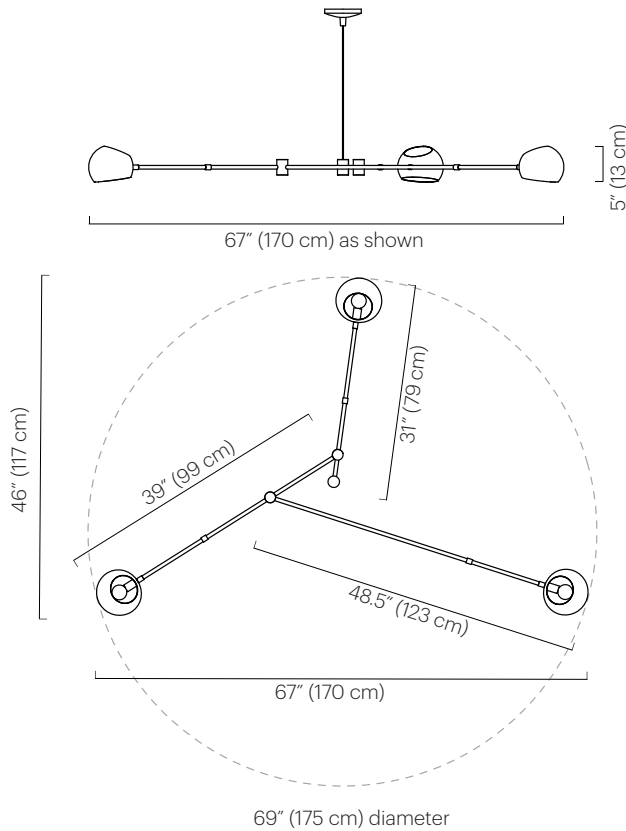

No. 427

Description

The Oseo is an asymmetrical, balanced fixture with a Boi shade extending from each of its three arms. Shades rotate 320° to cast light directionally.

Materials

Shades: Powder coated steel
 Frame: Powder coated steel
 Ceiling mount: Powder coated steel
 Drop: Stainless steel cable
 Hardware: Plated steel and brass

Wattage

180 watts max

Weight

10 lbs (4.5 kg)

Remarks

Specify drop length.
 Approx. 6" of extra cable and cord included.
 Fixture size cannot be customized.
 Arm positions are fixed.
 Ceiling mount consistent with shade color.

Dimensions

Fixture diameter: 69" (175 cm)
 Fixture height: 5" (13 cm)
 Ceiling mount diameter: 5" (13 cm)
 Arm lengths: 48.5" / 39" / 31"
 (123 cm / 99 cm / 79 cm)
 Minimum overall height: 7" (18 cm)
 Shade: 6" Ø x 5.5" H
 (15 Ø x 14 cm H)