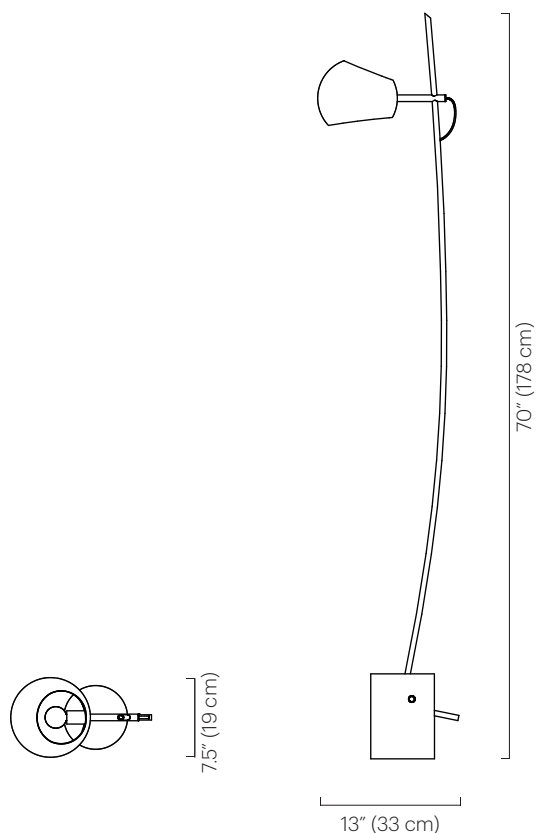

No. 317

Description

The Fenta lamp features a cylindrical cement cast base. The hand formed brass arm is secured by a wooden dowel. The Boi shade has two openings casting light both up and down.

Materials

Shade: Powder coated steel
 Frame: Finished brass
 Base: Cement
 Dowel: Hardwood

Shade Color

- Black Satin (ivory satin interior)
- Grey Gloss (grey gloss interior)
- Ivory Satin (ivory satin interior)
- White Satin (white satin interior)

Wattage

60 watts max

Weight

20 lbs (9 kg)

Remarks

Available to be wired UL.
 Dimmer switch located on cord.
 Cord color is black;
 length approx. 10 feet.
 Fixed shade does not swivel.
 Indoor use and dry locations only.

Dimensions

13" D x 7.5" W x 70" H
 (33 D x 19 W x 178 cm H)
 Base: 6"Ø x 9" H
 (15 Ø x 23 cm H)
 Shade: 7.5" Ø x 6" H
 (19 Ø x 15 cm H)