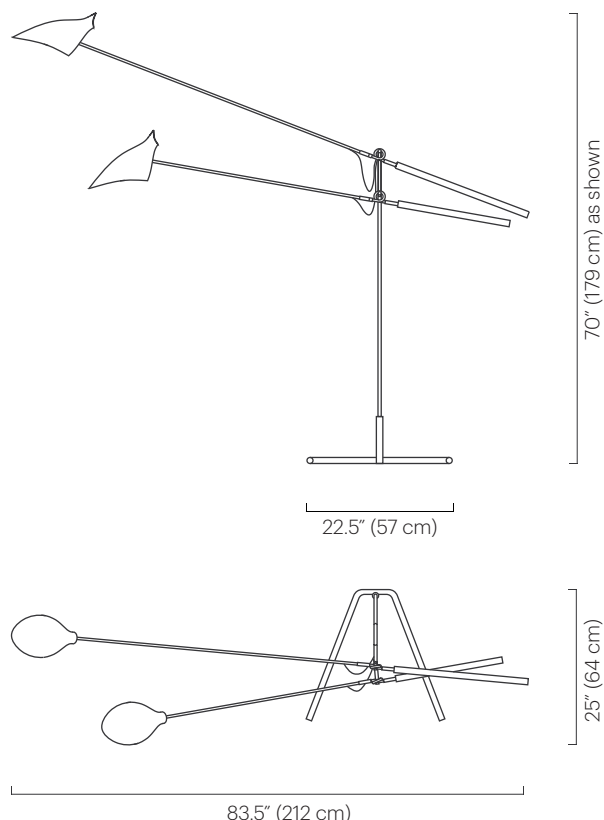

No. 308

Description

The Loop & Hook is a kinetic fixture using counterweights to adjust the height of each arm. Available with a left or right facing orientation. Large bottle shades rotate 320° to cast light directionally.

Materials

Shades: Powder coated aluminum
 Frame: Plated steel
 Counterweight: Power coated steel

Shade Color

- Black Satin (ivory satin interior)
- Grey Gloss (ivory satin interior)
- Ivory Satin (ivory satin interior)
- White Satin (white satin interior)

Weight

30 lbs (13.6 kg)

Remarks

Not UL listed.
 120V: Switches on shades and dimmer on cord.
 220-240V: On/Off dimmer on cord.
 Specify left or right facing.
 Counterweights are black.
 Cord color is black; length approx. 10 feet.
 Indoor use and dry locations only.

Dimensions

Base: 22.5" W x 25" D
 (57 W x 64 cm D)
 Arms: 82" and 64"
 (208 cm and 163 cm)
 Shade heights variable:
 Min height: 48" (122 cm)
 Max height: 88" (224 cm)
 Shade: 13.5" L x 7" W x 9" D
 (34 L x 18 W x 23 cm D)