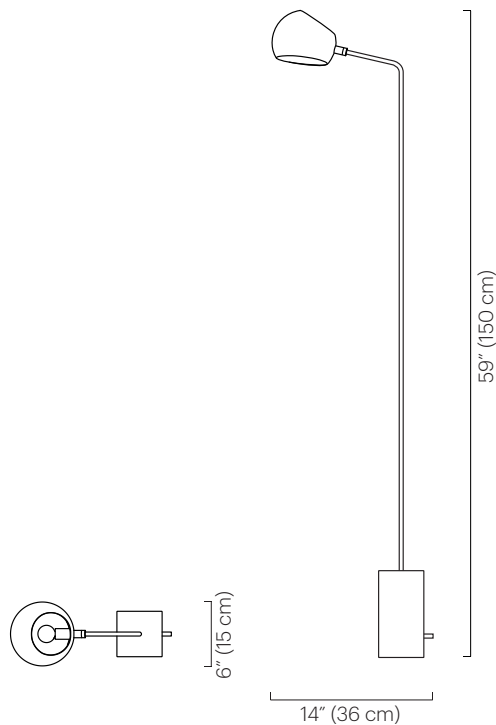

No. 307

Description

The Cement Standing Lamp features a cast cement base, finished with a stainless steel arm and the choice of a hand formed Shell shade or a Boi shade. Shade rotates 320° to cast light directionally.

Materials

Shell shade:
Powder coated aluminum
Boi shade:
Powder coated steel
Frame: Stainless steel
Base: Cement

Shade Color: Boi

- Black Satin (ivory satin interior)
- Ivory Satin (ivory satin interior)

Weight

20 lbs (9 kg)

Remarks

On/Off dimmer switch located on cord.
Cord color is black; length approx. 10 feet.
Indoor use and dry locations only.

Dimensions: Boi

14" D x 6" W x 59" H
(36 D x 15 W x 150 cm H)
Shade: 6" Ø x 5.5" H
(15 Ø x 14 cm H)

Dimensions: Cement Base

4.75" D x 4.75" W x 8.5" H
(12 D x 12 W x 22 cm H)