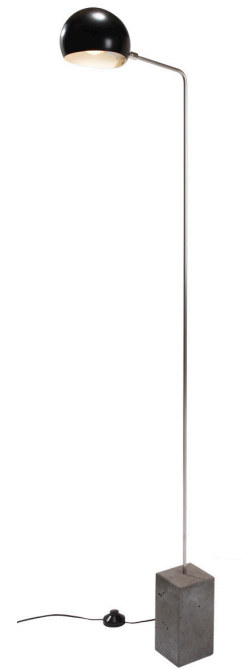

No. 307

Description

The Cement Standing Lamp features a cast cement base, finished with a stainless steel arm and the choice of a hand formed Shell shade or a Boi shade. Shade rotates 320° to cast light directionally.

Materials

Shell shade:
Powder coated aluminum
Boi shade:
Powder coated steel
Frame: Stainless steel
Base: Cement

Shade Color: Boi

- Black Satin (ivory satin interior)
- Ivory Satin (ivory satin interior)

Base Color

- Natural Cement
- Darkened Cement

Finish

- Stainless Steel

Lamping

120V:
Boi Shade: E14 base golf ball
60W max
Note: Bulbs not included.
Halogen bulbs not recommended.

Wattage

Boi: 60 watts max

Weight

20 lbs (9 kg)

Remarks

On/Off dimmer switch located on cord.
Cord color is black; length approx. 10 feet.
Indoor use and dry locations only.

Dimensions: Boi

14" D x 6" W x 59" H
(36 D x 15 W x 150 cm H)
Shade: 6" Ø x 5.5" H
(15 Ø x 14 cm H)