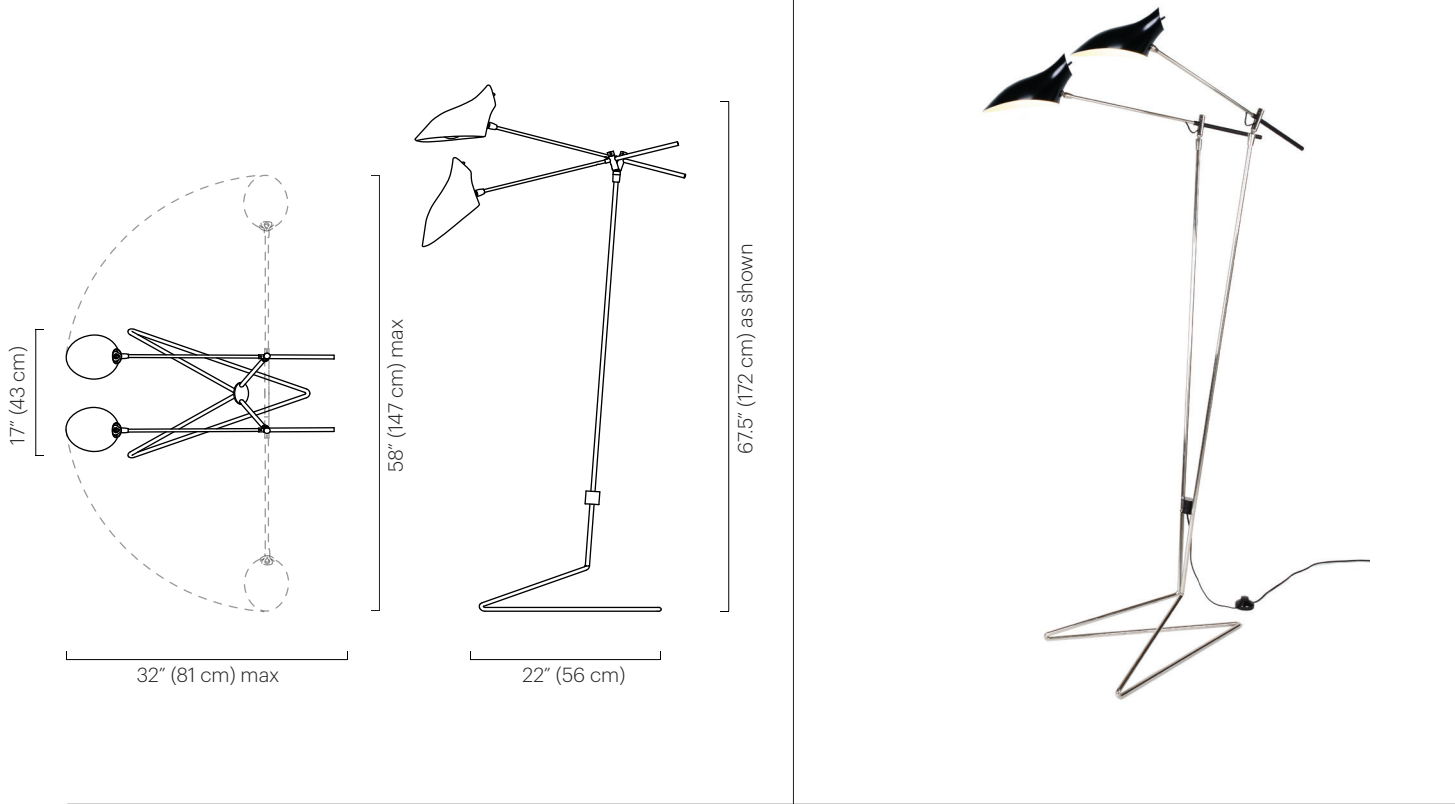

No. 305

**Description**

The Doublepod is a standing lamp that features two counter-weighted arms that adjust up and down and swivel side to side. Handspun shades rotate 320° to cast light directionally. May be ordered with Bullet or Bottle shades.

**Materials**

Shades: Powder coated aluminum  
 Frame: Plated steel  
 Counterweight: Powder coated steel

**Shade Color Bottle**

- Black Satin (ivory satin interior)
- Ivory Satin (ivory satin interior)

**Finish**

Not UL listed.  
 Bottle shade:  
 120V: On/Off switch on shade,  
 dimmer on cord.

**Remarks Continued**

Cord color is black;  
 length approx. 10 feet.  
 Counterweight is black.  
 Indoor use and dry locations only.

**Dimensions**

22" D x 17" W x 61" H  
 (56 D x 43 W x 155cm H)  
 Max depth: 32" (81 cm)  
 Shade height variable:  
 Min height: 45" (114 cm)  
 Max height: 72" (183 cm)  
 Wingspan: 58" (147 cm)  
 Bottle Shade: 8.5" H x 6" W 8.5" D  
 (22 H x 15 W x 22 cm D)