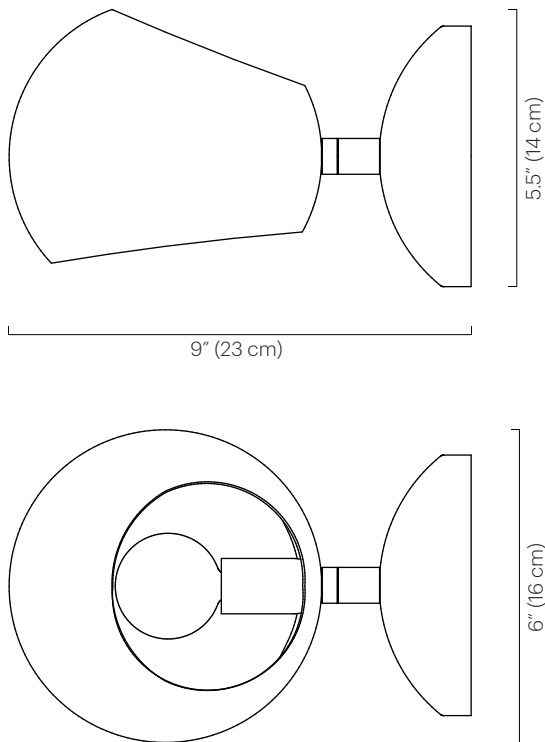

No. 209

Description

Featuring a small Boi shade with openings at both the top and the bottom, the Boi Sconce allows light to flow through the entirety of the fixture. The shade rotates 320° to cast light directionally.

Materials

Shade: Powder coated steel
 Wall mount: Powder coated steel
 Hardware: Plated brass

Mount & Shade Color

- Black Gloss (black gloss interior)
- Black Satin (ivory satin interior)
- Grey Gloss (grey gloss interior)
- Ivory Satin (ivory satin interior)
- Orange Gloss (ivory satin interior)
- White Gloss (white gloss interior)
- White Satin (white satin interior)

Wattage

60 watts max

Weight

5lb (2.3 kg)

Remarks

UL listed.
 Hardwired is standard.
 Custom cord & plug available.
 Custom switch available on
 wall mount.
 Indoor use and dry locations only.

Dimensions

9" D x 6" W x 5" H
 (23 D x 16 W x 13 cm H)
 Wall mount diameter: 5" (13 cm)
 Shade: 6" Ø x 5.5" H
 (15 Ø x 14 cm H)