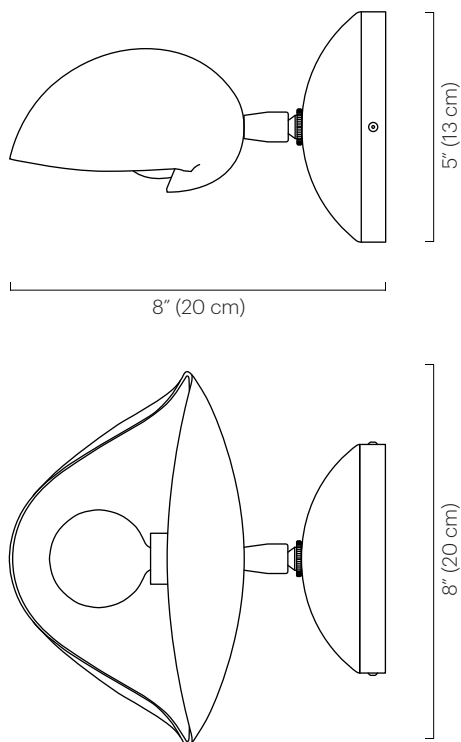

No. 206

Description

Featuring a hand-formed Shell shade, the Shell Sconce rotates 320 degrees to cast light directionally.

Materials

Shade: Powder coated aluminum
Wall mount: Powder coated steel
Hardware: Plated brass

Mount & Shade Color

- Black Satin (ivory satin interior)
- Grey Gloss (grey gloss interior)
- Ivory Satin (ivory satin interior)
- White Satin (white satin interior)

Custom colors available.

Hardware

- Nickel
- Brass

Custom finishes available.

Lamping

120V: G16.5 globe bulb
candelabra base 40W max
220-240V: E14 base golf ball
40W max
Note: Bulbs not included.
Halogen bulbs not recommended.

Wattage

40 watts max

Weight

5 lb (2.3 kg)

Remarks

UL listed.
Hardwired is standard.
Custom cord & plug available.
Custom switch available on
wall mount.
Indoor use and dry locations only.
Shade shape may vary slightly.

Dimensions

8" D x 4.5" H x 8" W
(20 D x 11 H x 20 cm W)
Wall mount diameter: 5" (13 cm)
Shade (approx.): 3.5" H x 9" W x 6" D
(9 H x 23 x 15 cm D)