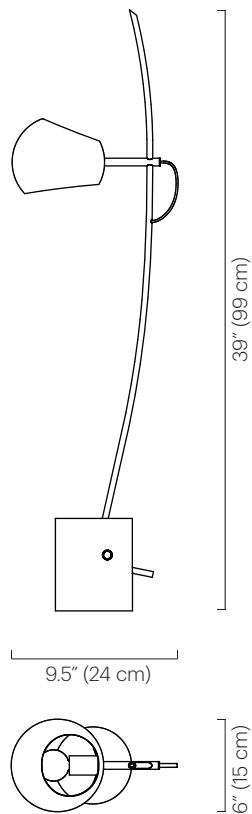

No. 121

Description

The Fenta lamp features a cylindrical cement cast base. The hand formed brass arm is secured by a wooden dowel. The Boi shade has two openings casting light both up and down.

Materials

Shade: Powder coated steel
 Frame: Plated brass
 Base: Cement
 Dowel: Hardwood

Shade Color

- Black Satin (ivory satin interior)
- Grey Gloss (grey gloss interior)
- Ivory Satin (ivory satin interior)
- White Satin (white satin interior)

Wattage

60 watts max

Weight

10 lbs (4.5 kg)

Remarks

Available to be wired UL.
 On/Off switch located on cord.
 Cord color is black;
 length approx. 7 feet.
 Fixed shade does not swivel.
 Indoor use and dry locations only.

Dimensions

9.5" D x 6" W x 39" H
 (24 D x 15 W x 99 cm H)
 Base: 5" Ø x 6" H
 (13 Ø x 15 cm H)
 Shade: 6" Ø x 5.5" H
 (15 Ø x 14 cm H)