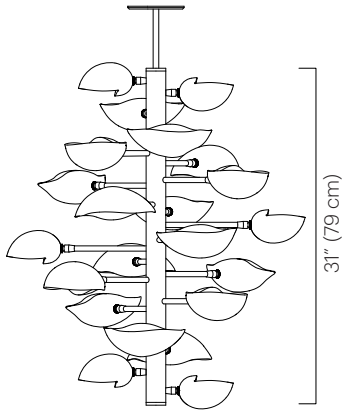

No. 436

26.5" (67 cm) approx. diameter

Description

The Lapa is a balanced fixture comprised of 22 shell shades. Each shade is hand-formed in our Brooklyn studio, and can rotate 320° to cast light directionally.

Materials

Frame: Plated steel
 Shades: Powder coated aluminum
 Drop: Plated steel

Shade Color

- Grey Gloss (grey gloss interior)
- Ivory Satin (ivory satin interior)
- Black Satin (ivory satin interior)

Frame Color

Wattage

330W max

Weight

25 lbs (11.5 kg)

Remarks

Specify drop length.
 Fixed drop not adjustable on site.
 Ceiling mount consistent with shade color.
 Arm lengths not adjustable.
 Additional weight support recommended for junction box installation.
 Indoor use and dry locations only.

Dimensions

26.5" Dia x 31" H
 (67 Dia x 79 cm H)
 Minimum overall height: 34" (86cm)
 Shell Shade (approx.):
 3.5" H x 9" W x 6" D
 (9 H x 23 W x 15 cm D)