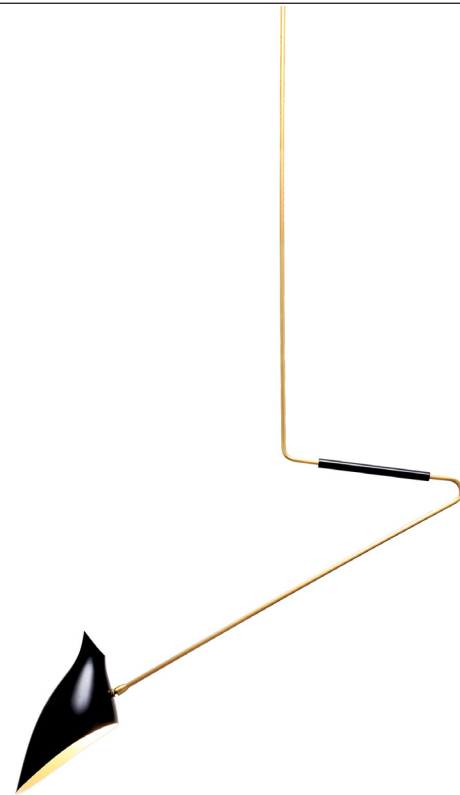

No. 424

Description

The bent frame of the Akimbo is balanced by a single shade and counterweight. The large bottle shade rotates 320° to cast light directionally. The drop also has a 245° range of rotation from the canopy.

Materials

Frame: Plated brass
 Shades: Powder coated aluminum
 Counterweight: Powder coated steel
 Ceiling mount: Powder coated and plated aluminum

Shade Color

- Black Satin (ivory satin interior)
- Grey Gloss (ivory satin interior)
- Ivory Satin (ivory satin interior)

Dimensions:

35" D x 7" W x 26.5" H
 (89 D x 18 W x 67 cm H)
 Canopy mount: 9" Ø x 3.5" H
 (23 Ø x 9 cm H)
 Max overall drop: 169"
 (429 cm)
 Min. overall drop: 32"
 (81 cm)
 Shade: 13.5" L x 7" W x 9" D
 (34 L x 18 W x 23 cm D)