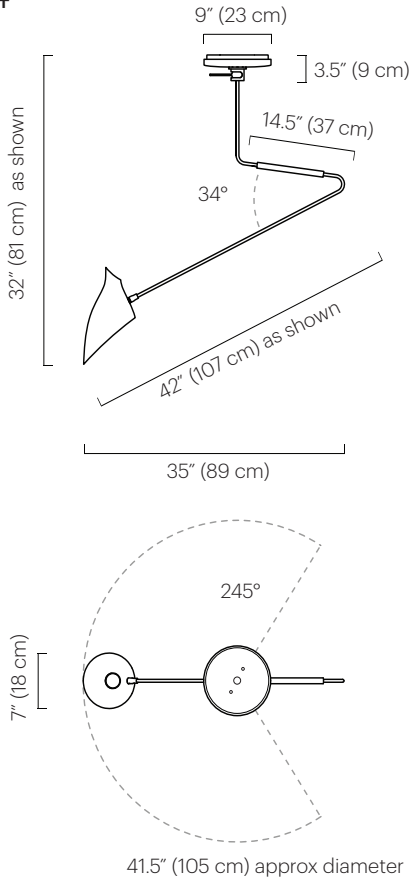

No. 424

Description

The bent frame of the Akimbo is balanced by a single shade and counterweight. The large bottle shade rotates 320° to cast light directionally. The drop also has a 245° range of rotation from the canopy.

Weight

5 lbs (2.3 kg)

Remarks

Specify drop length.
 Fixed drop not adjustable on site.
 Ceiling mount consistent with shade color.
 Hardware finish consistent with frame finish.
 Counterweight is black.
 Additional weight support recommended for junction box installation.
 Indoor use and dry locations only.

Dimensions:

35" D x 7" W x 26.5" H
 (89 D x 18 W x 67 cm H)
 Canopy mount: 9" Ø x 3.5" H
 (23 Ø x 9 cm H)
 Max overall drop: 169"
 (429 cm)
 Min. overall drop: 32"
 (81 cm)
 Shade: 13.5" L x 7" W x 9" D
 (34 L x 18 W x 23 cm D)