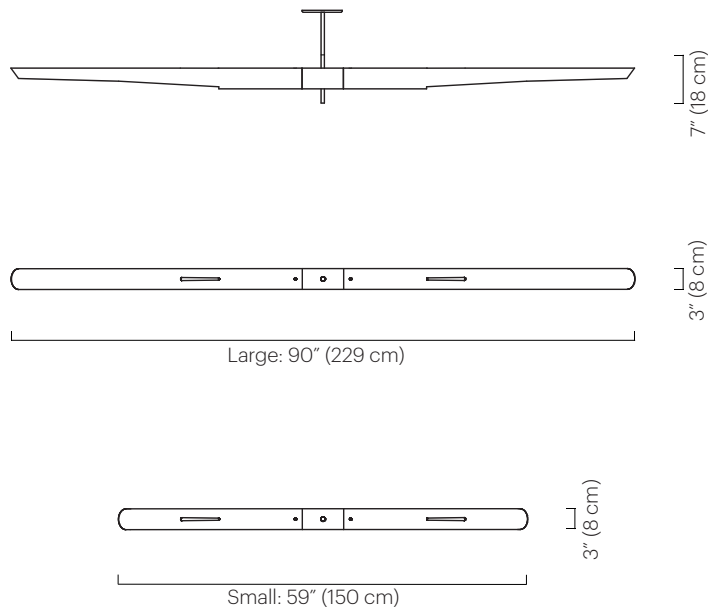

No. 431

Description

The Hennen Solo is comprised of two shades suspended from a central drop. The Solo is offered in two sizes, each shade can be set to cast light up or down. This fixture also works well when installed in multiples.

Wattage

120 watts max

Weight

10 lbs (4.5 kg)

Remarks

Specify drop length.
 Fixed drop not adjustable on site.
 Specify fixture length.
 Ceiling mount consistent with shade color.
 Additional weight support recommended for junction box installation.
 Indoor use and dry locations only.

Dimensions

Fixture length options:
 Large: 90" (229 cm)
 Small: 59" (150 cm)
 Ceiling mount diameter: 5" (13 cm)
 Minimum overall height: 8" (20 cm)
 Long shade: 3" Ø x 42" L (8 Ø x 107 cm L)
 Short shade: 3" Ø x 26.5" L (8 Ø x 67 cm L)