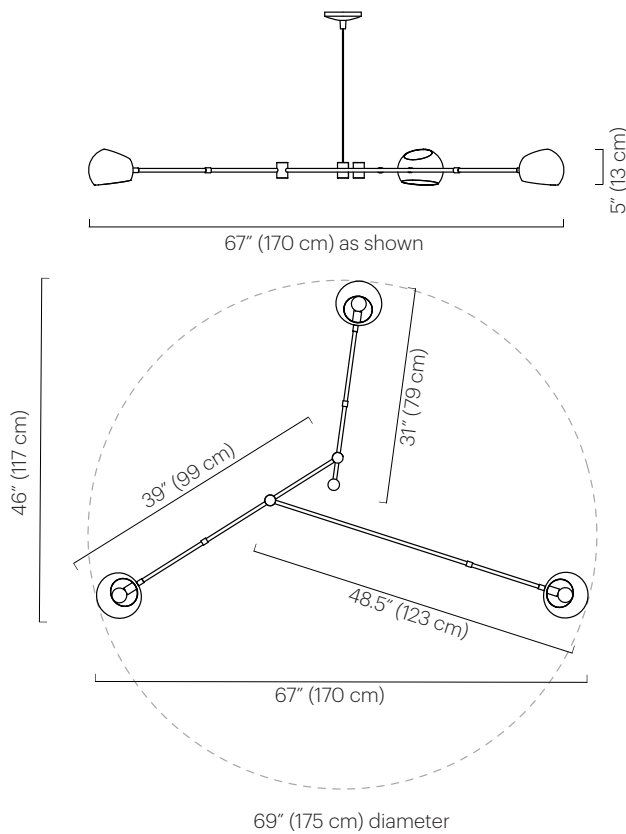

No. 427

Description

The Oseo is an asymmetrical, balanced fixture with a Boi shade extending from each of its three arms. Shades rotate 320° to cast light directionally.

Materials

Shades: Powder coated steel
 Frame: Powder coated steel
 Ceiling mount: Powder coated steel
 Drop: Stainless steel cable
 Hardware: Plated steel and brass

120V: (3)G16.5 globe bulb
 candelabra base 60W max
 220-240V: (3)E14 base golf ball
 60W max
 Note: Bulbs not included.
 Halogen bulbs not recommended.

Wattage

180 watts max

Weight

10 lbs (4.5 kg)

Remarks

Specify drop length.
 Approx. 6" of extra cable and cord included.
 Fixture size cannot be customized.
 Arm positions are fixed.
 Ceiling mount consistent with shade color.

Dimensions

Fixture diameter: 69" (175 cm)
 Fixture height: 5" (13 cm)
 Ceiling mount diameter: 5" (13 cm)
 Arm lengths: 48.5" / 39" / 31"
 (123 cm / 99 cm / 79 cm)
 Minimum overall height: 7" (18 cm)
 Shade: 6" Ø x 5.5" H
 (15 Ø x 14 cm H)