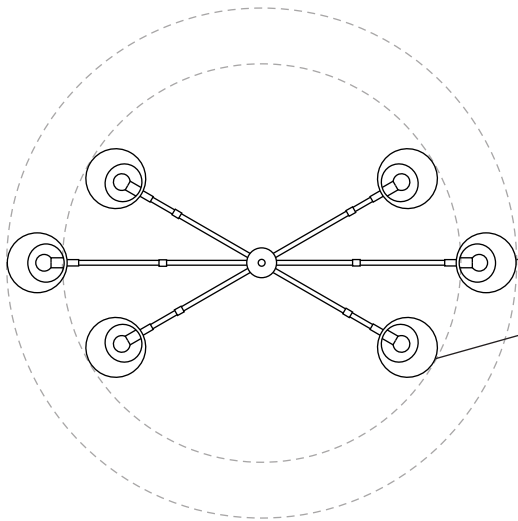

Oval Boi

TECHNICAL SPECIFICATIONS

No. 419

12" (30 cm) as shown

Upper:
56.5" (145 cm) diameter

Lower:
48.5" (100 cm) diameter

Description

The oval boi is a two tier fixture with six shades. The top tier has two shades, and the bottom tier has four shades creating an oval shape when viewed from below. Shades rotate 320° to cast light directionally. Tiers are available in three diameters; they can also be customized to client specifications.

Materials

Shades: Powder coated steel
Ceiling mount: Powder coated steel
Frame: Plated steel
Hubs: Plated brass
Drop: Stainless steel cable

Shade Color

- Black Gloss (black gloss interior)
- Black Satin (ivory satin interior)
- Grey Gloss (grey gloss interior)
- Ivory Satin (ivory satin interior)
- Orange Gloss (ivory satin interior)
- White Gloss (white gloss interior)

Wattage

360 watts max

Weight

Approx. 10 lbs (4.5 kg)

Remarks

Specify drop length.
Approx. 6" of extra cable
and cord included.
Only available in two tiers.
Specify tier diameter.
Ceiling mount color matches
specified shade.
White electrical cord is standard.

Remarks continued

Additional weight support
recommended for junction
box installation.
Indoor use and dry locations only.

Dimensions

Available in three
standard diameters:
(48.5" / 56.5" / 64.5")
(123 cm / 144 cm / 164 cm)
or specify custom tier diameters.
Min. diameter of tier: 24" (61 cm)
Max. diameter of tier: 72" (183 cm)
Standard distance
between tiers: 7" (18 cm)
Ceiling mount diameter: 5" (13 cm)
Minimum overall height: 13" (33 cm)
Shade: 6" Ø x 5.5" H
(15 Ø x 14 cm H)