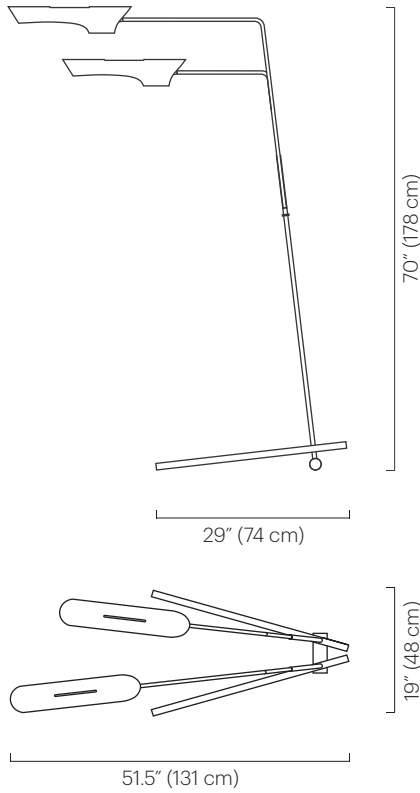

No. 309

**Description**

The Torroja Standing Lamp features a plated steel frame with two arms that extend over the base. Powder coated aluminum shades rotate 320° to cast light directionally.

**Materials**

**Weight**

30 lbs (13.6 kg)

**Remarks**

Available to be wired UL.  
 Dimmer switch located on cord.  
 Arm height is not adjustable.  
 Cord color is black; length approx. 10 feet.  
 Indoor use and dry locations only.

**Dimensions**

Base: 19" W x 29" D  
 (48 W x 74 cm D)  
 70" H x 51.5" D  
 (178 H x 131 cm D)  
 Shade: 4" Ø x 18.5" L  
 (10 Ø x 47 cm L)