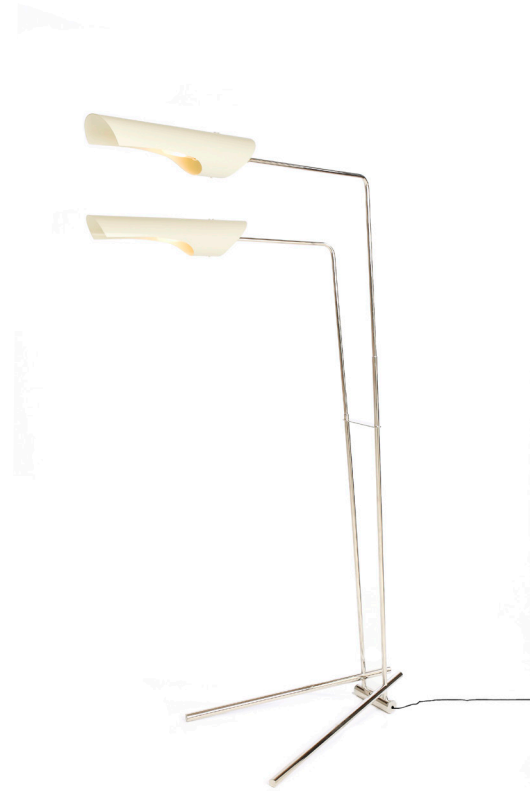

No. 309

**Description**

The Torroja Standing Lamp features a plated steel frame with two arms that extend over the base. Powder coated aluminum shades rotate 320° to cast light directionally.

**Materials**

Shades: Powder coated aluminum  
 Frame: Plated steel

**Shade Color**

- Black Satin (ivory satin interior)
- Ivory Satin (ivory satin interior)

Custom colors available.

**Finish**

- Polished Nickel

**Lamping**

**Weight**

30 lbs (13.6 kg)

**Remarks**

Available to be wired UL.  
 Dimmer switch located on cord.  
 Arm height is not adjustable.  
 Cord color is black; length approx. 10 feet.  
 Indoor use and dry locations only.

**Dimensions**

Base: 19" W x 29" D  
 (48 W x 74 cm D)  
 70" H x 51.5" D  
 (178 H x 131 cm D)  
 Shade: 4" Ø x 18.5" L  
 (10 Ø x 47 cm L)