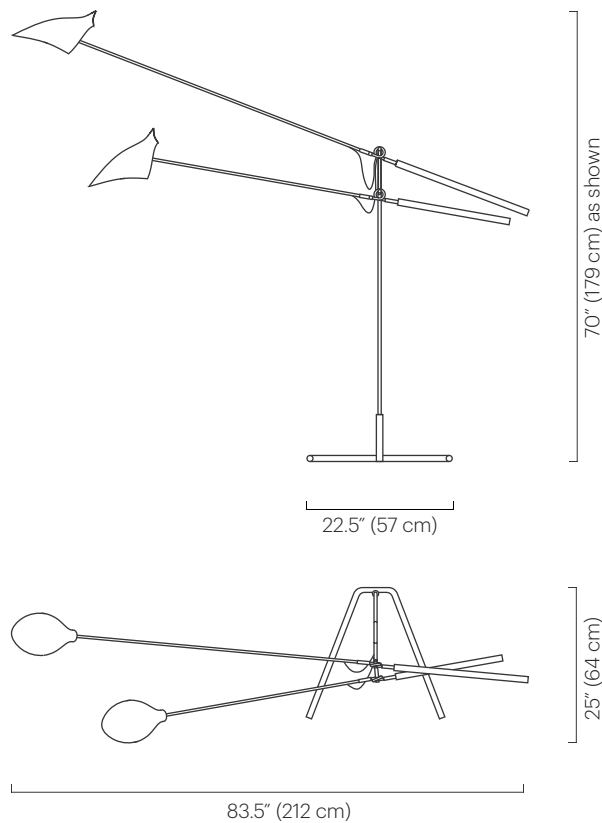

No. 308

Description

The Loop & Hook is a kinetic fixture using counterweights to adjust the height of each arm. Available with a left or right facing orientation. Large bottle shades rotate 320° to cast light directionally.

Materials

Shades: Powder coated aluminum
 Frame: Plated steel
 Counterweight: Power coated steel

Shade Color

- Black Satin (ivory satin interior)
- Grey Gloss (ivory satin interior)
- Ivory Satin (ivory satin interior)

Weight

30 lbs (13.6 kg)

Remarks

Not UL listed.
 120V: Switches on shades and dimmer on cord.
 220-240V: On/Off dimmer on cord.
 Specify left or right facing.
 Counterweights are black.
 Cord color is black; length approx. 10 feet.
 Indoor use and dry locations only.

Dimensions

Base: 22.5" W x 25" D
 (57 W x 64 cm D)
 Arms: 82" and 64"
 (208 cm and 163 cm)
 Shade heights variable:
 Min height: 48" (122 cm)
 Max height: 88" (224 cm)
 Shade: 13.5" L x 7" W x 9" D
 (34 L x 18 W x 23 cm D)