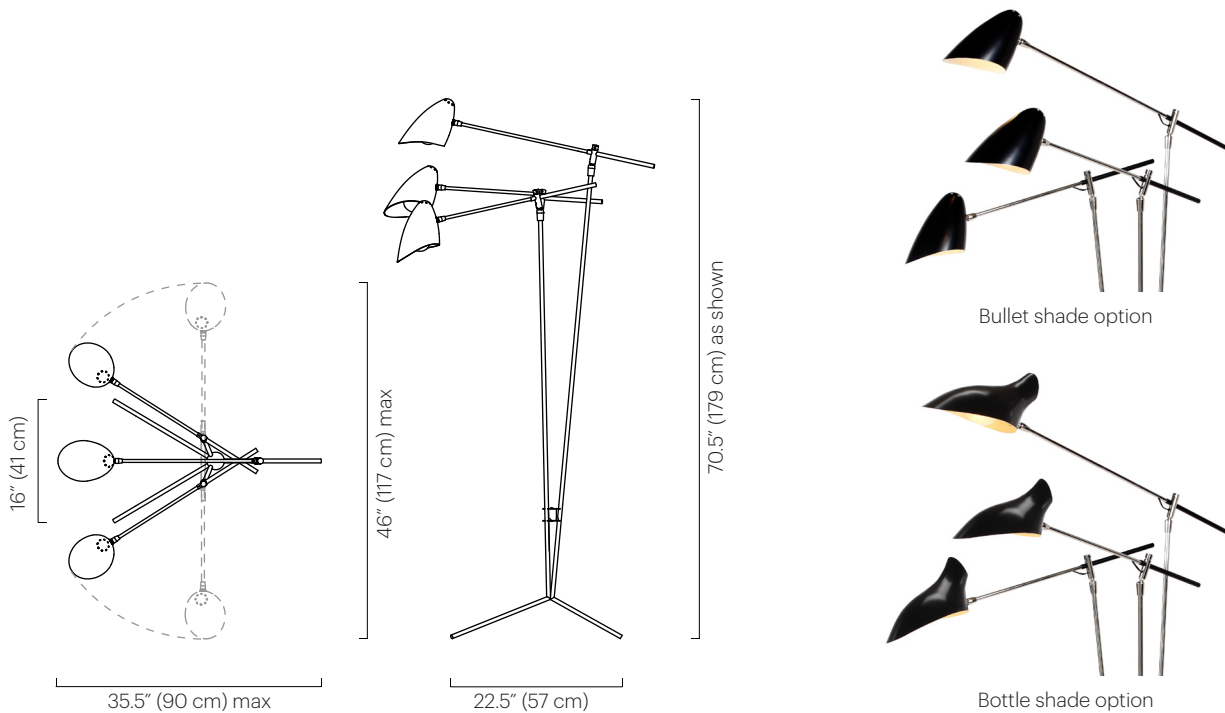

No. 303

Description

The Tripod features three counterweighted arms that adjust up and down and swivel side to side. Handspun shades on each arm rotate 320° to cast light directionally. May be ordered with Bullet or Bottle shades.

Materials

Shades: Powder coated aluminum
 Frame: Plated steel
 Counterweight: Powder coated steel

Shade Color Bullet

- Black Satin (ivory satin interior)
- Ivory Satin (ivory satin interior)

Shade Color Bottle

Wattage

180 watts max

Weight

15 lbs (6.8 kg)

Remarks

Not UL listed.
 Bullet shade: On/Off dimmer switch on cord.
 Bottle shade:
 120V: On/Off switch on shade, dimmer on cord.
 220-240V: On/Off dimmer switch on cord.

Remarks Continued

Cord color is black; length approx. 10 feet. Counterweight is black. Indoor use and dry locations only.

Dimensions

22.5" D x 16" W x 65" H (57 D x 41 W x 165cm H)
 Max depth: 35.5" (90 cm)
 Shade height variable:
 Min height: 42" (107 cm)
 Max height: 78" (198 cm)
 Wingspan: 46" (117 cm)
 Bullet Shade: 9" H x 6" W x 6.5" D (23 H x 15 W x 17 cm D)
 Bottle Shade: 8.5" H x 6" W 8.5" D (22 H x 15 W x 22 cm D)