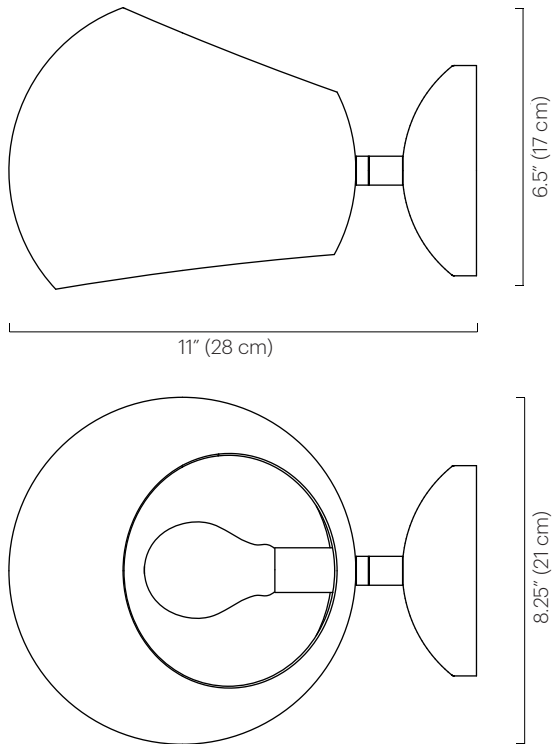

No. 214

Description

Featuring a large Boi shade with openings at both the top and the bottom, the Big Boi Sconce allows light to flow through the entirety of the fixture. The shade rotates 320° to cast light directionally.

Materials

Shade: Powder coated steel
 Wall mount: Powder coated steel
 Hardware: Plated brass

Mount & Shade Color

- Black Gloss (black gloss interior)
- Black Satin (ivory satin interior)
- Grey Gloss (grey gloss interior)
- Ivory Satin (ivory satin interior)
- Orange Gloss (ivory satin interior)
- White Gloss (white gloss interior)

5 lbs (2.3 kg)

Remarks

UL listed.
 Hardwired is standard.
 Custom cord & plug available.
 Custom switch available on wall mount.
 Indoor use and dry locations only.

Dimensions

11" D x 8.25" W x 6.5" H
 (28 D x 21 W x 17 cm H)
 Wall mount diameter: 5" (13 cm)
 Shade: 8.25" Ø x 6.5" H
 (21 Ø x 17 cm H)