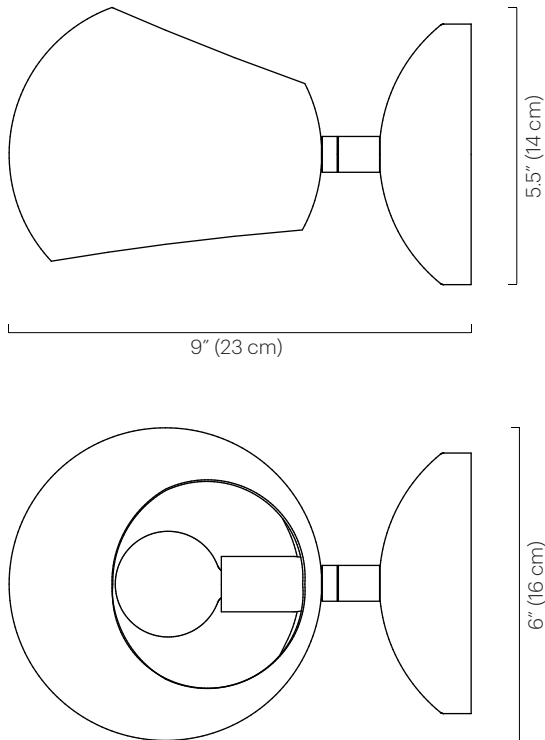

No. 209

**Description**

Featuring a small Boi shade with openings at both the top and the bottom, the Boi Sconce allows light to flow through the entirety of the fixture. The shade rotates 320° to cast light directionally.

**Materials**

Shade: Powder coated steel  
 Wall mount: Powder coated steel  
 Hardware: Plated brass

**Mount & Shade Color**

- Black Gloss (black gloss interior)
- Black Satin (ivory satin interior)
- Grey Gloss (grey gloss interior)
- Ivory Satin (ivory satin interior)
- Orange Gloss (ivory satin interior)
- White Gloss (white gloss interior)

**Wattage**

60 watts max

**Weight**

5lb (2.3 kg)

**Remarks**

UL listed.  
 Hardwired is standard.  
 Custom cord & plug available.  
 Custom switch available on  
 wall mount.  
 Indoor use and dry locations only.

**Dimensions**

9" D x 6" W x 5" H  
 (23 D x 16 W x 13 cm H)  
 Wall mount diameter: 5" (13 cm)  
 Shade: 6" Ø x 5.5" H  
 (15 Ø x 14 cm H)