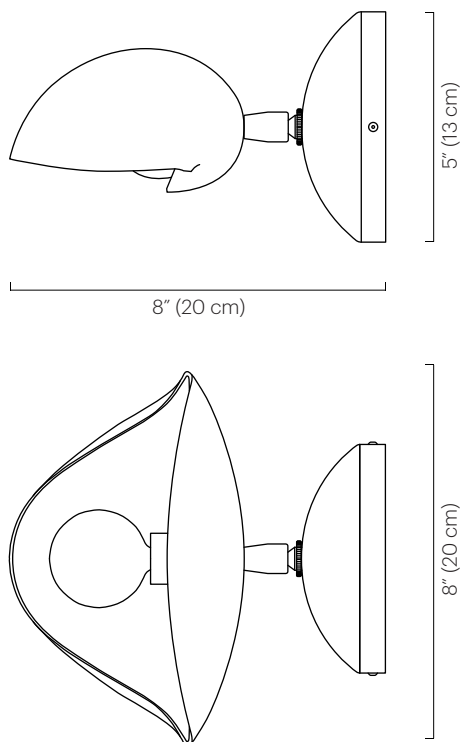

### Description

Featuring a hand-formed Shell shade, the Shell Sconce rotates 320 degrees to cast light directionally.

### Weight

5 lb (2.3 kg)

### Dimensions

8" D x 4.5" H x 8" W  
(20 D x 11 H x 20 cm W)  
Wall mount diameter: 5" (13 cm)  
Shade (approx.): 3.5" H x 9" W x 6" D  
(9 H x 23 x 15 cm D)