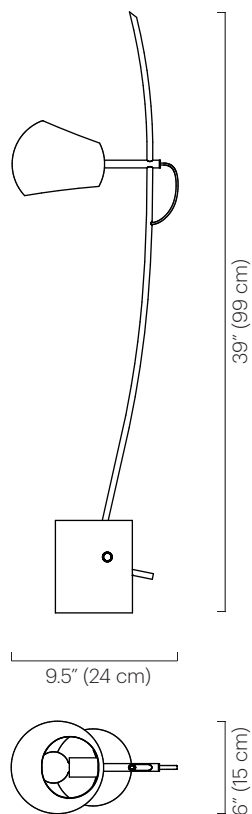

No. 121

Description

The Fenta lamp features a cylindrical cement cast base. The hand formed brass arm is secured by a wooden dowel. The Boi shade has two openings casting light both up and down.

Materials

Shade: Powder coated steel
 Frame: Plated brass
 Base: Cement
 Dowel: Hardwood

Shade Color

- Black Satin (ivory satin interior)
- Grey Gloss (grey gloss interior)
- Ivory Satin (ivory satin interior)

Custom colors available.

Wattage

60 watts max

Weight

10 lbs (4.5 kg)

Remarks

Available to be wired UL.
 On/Off switch located on cord.
 Cord color is black;
 length approx. 7 feet.
 Fixed shade does not swivel.
 Indoor use and dry locations only.

Dimensions

9.5" D x 6" W x 39" H
 (24 D x 15 W x 99 cm H)
 Base: 5" Ø x 6" H
 (13 Ø x 15 cm H)
 Shade: 6" Ø x 5.5" H
 (15 Ø x 14 cm H)