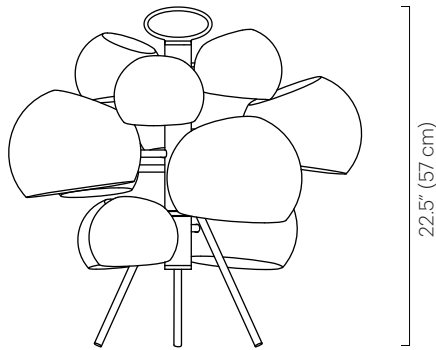

Kopra Table Lamp

TECHNICAL SPECIFICATIONS

No. 120

24" (61 cm) approx diameter

Description

The Kopra Table lamp features eleven Boi shades of various sizes on a three legged frame topped with an oval handle. Each shade rotates 320° to cast light directionally.

Materials

Shades: Powder coated steel
Frame: Powder coated steel

Frame & Shade Color

- Black Gloss (black gloss interior)
- Grey Gloss (grey gloss interior)
- White Gloss (white gloss interior)

Custom colors available.

Weight

20 lbs (9 kg)

Remarks

Not UL listed.
Dimmer switch located on cord.
Cord color is black;
length approx. 7 feet.
Indoor use and dry locations only.

Dimensions

Approx diameter: 24" (61 cm)
Height: 22.5" (57 cm)