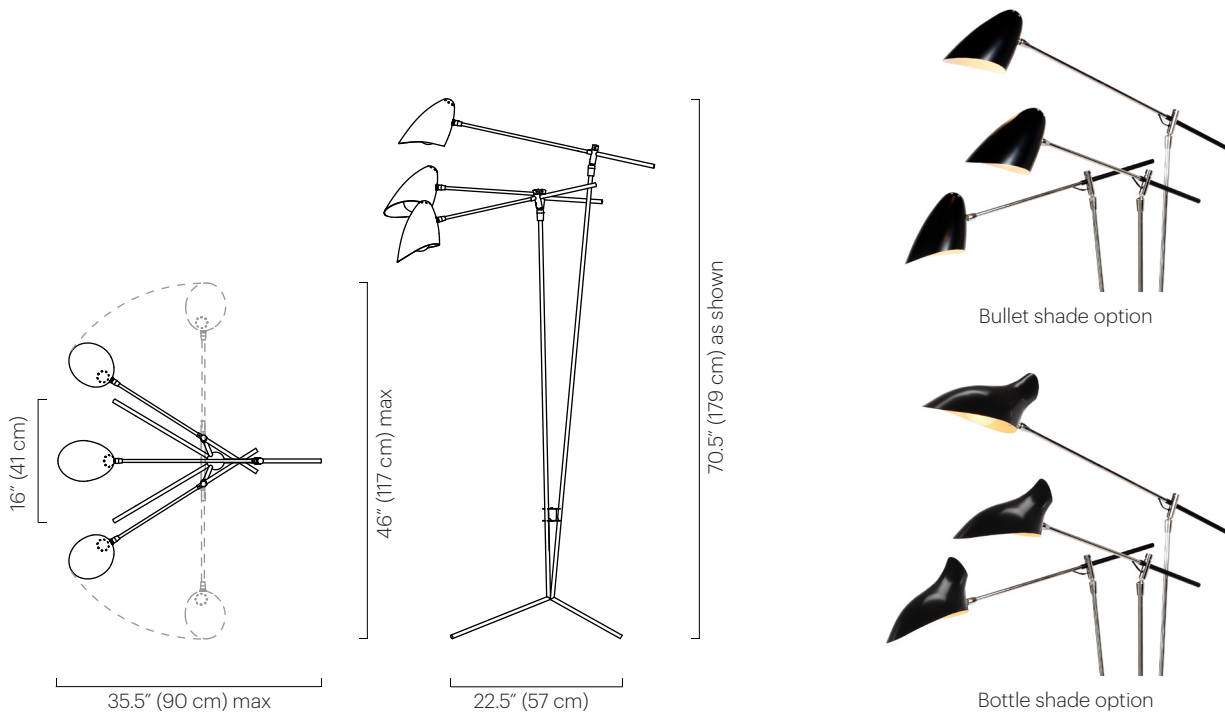

No. 303

Description

The Tripod features three counterweighted arms that adjust up and down and swivel side to side. Handspun shades on each arm rotate 320° to cast light directionally. May be ordered with Bullet or Bottle shades.

Materials

Shades: Powder coated aluminum
 Frame: Plated steel
 Counterweight: Powder coated steel

Shade Color Bullet

- Black Satin (ivory satin interior)
- Ivory Satin (ivory satin interior)
- White Satin (white satin interior)

Wattage

180 watts max

Weight

15 lbs (6.8 kg)

Remarks

Not UL listed.
 Bullet shade: On/Off dimmer switch on cord.
 Bottle shade:
 120V: On/Off switch on shade, dimmer on cord.
 220-240V: On/Off dimmer switch on cord.

Remarks Continued

Cord color is black; length approx. 10 feet. Counterweight is black. Indoor use and dry locations only.

Dimensions

22.5" D x 16" W x 65" H (57 D x 41 W x 165cm H)
 Max depth: 35.5" (90 cm)
 Shade height variable:
 Min height: 42" (107 cm)
 Max height: 78" (198 cm)
 Wingspan: 46" (117 cm)
 Bullet Shade: 9" H x 6" W x 6.5" D (23 H x 15 W x 17 cm D)
 Bottle Shade: 8.5" H x 6" W 8.5" D (22 H x 15 W x 22 cm D)